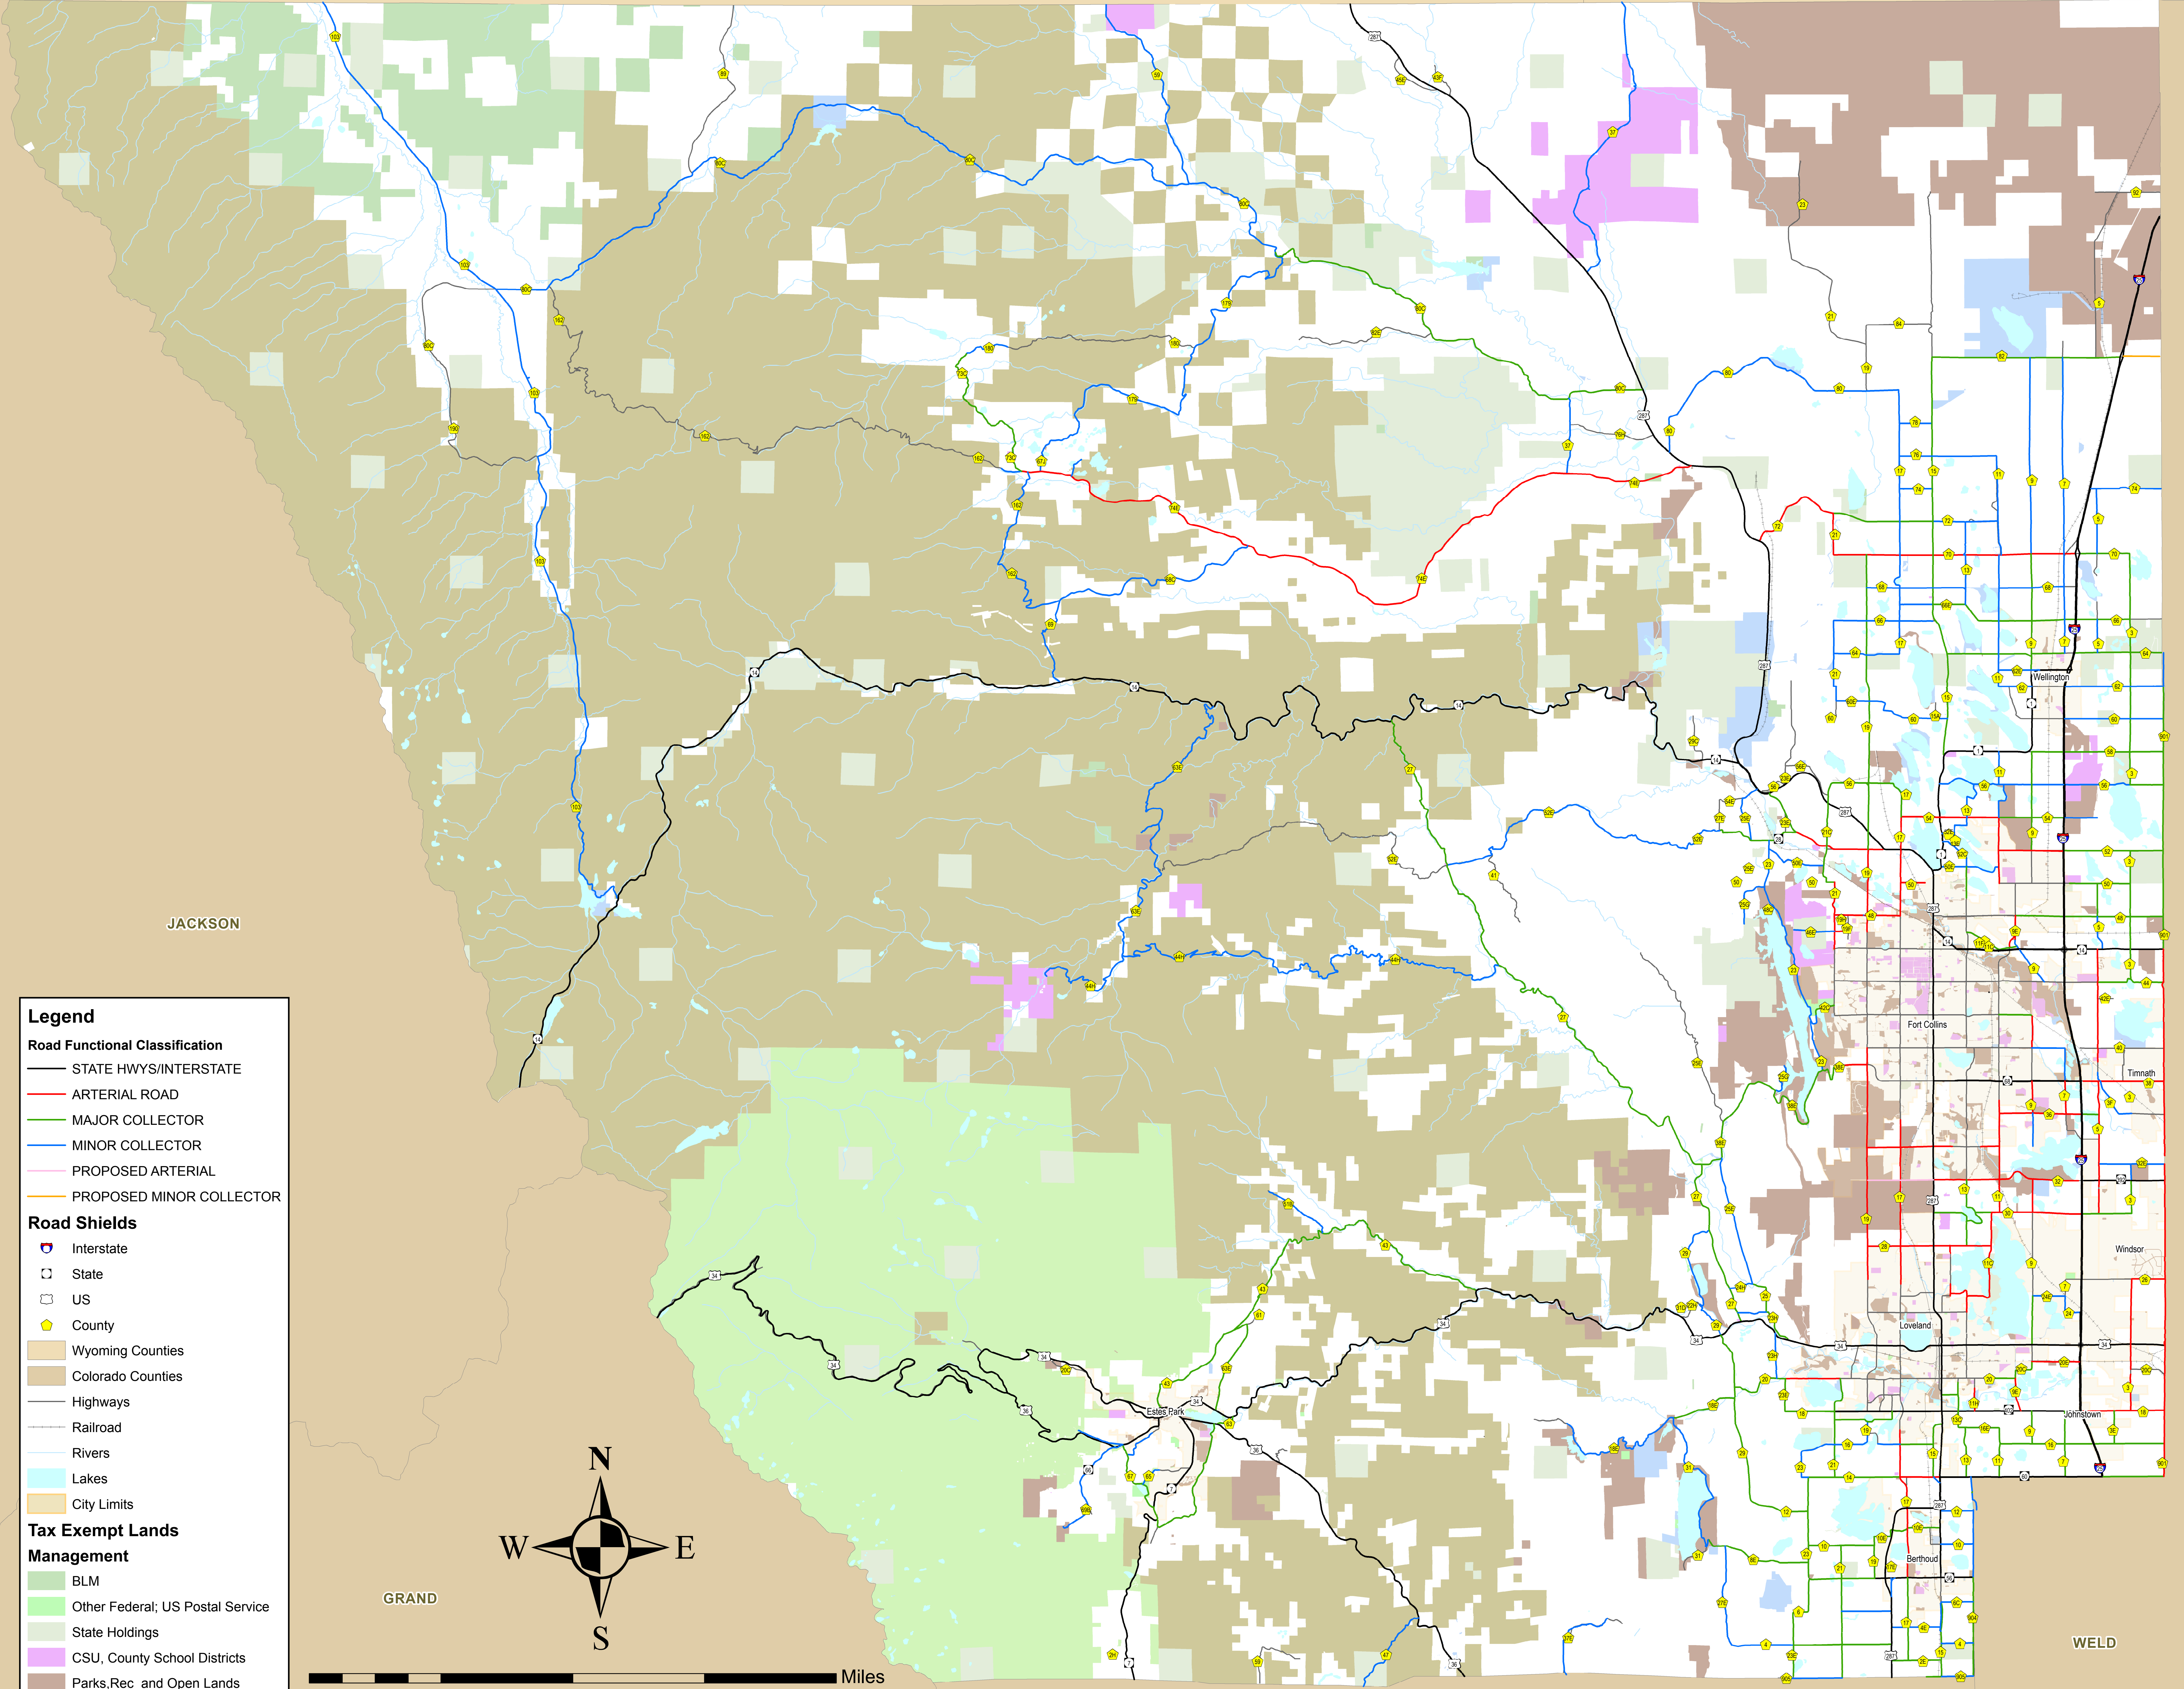

Road Functional Classification

LARAMIE (WY)

Legend

Road Functional Classification

- STATE HWYS/INTERSTATE
- ARTERIAL ROAD
- MAJOR COLLECTOR
- MINOR COLLECTOR
- PROPOSED ARTERIAL
- PROPOSED MINOR COLLECTOR

Road Shields

- Interstate
- State
- US
- County

Wyoming Counties

- Wyoming Counties
- Colorado Counties

Other Features

- Highways
- Railroad
- Rivers
- Lakes
- City Limits

Tax Exempt Lands Management

- BLM
- Other Federal; US Postal Service
- State Holdings
- CSU, County School Districts
- Parks, Rec and Open Lands
- Rocky Mountain National Park
- US Forest Service
- Utility

BOULDER

WELD