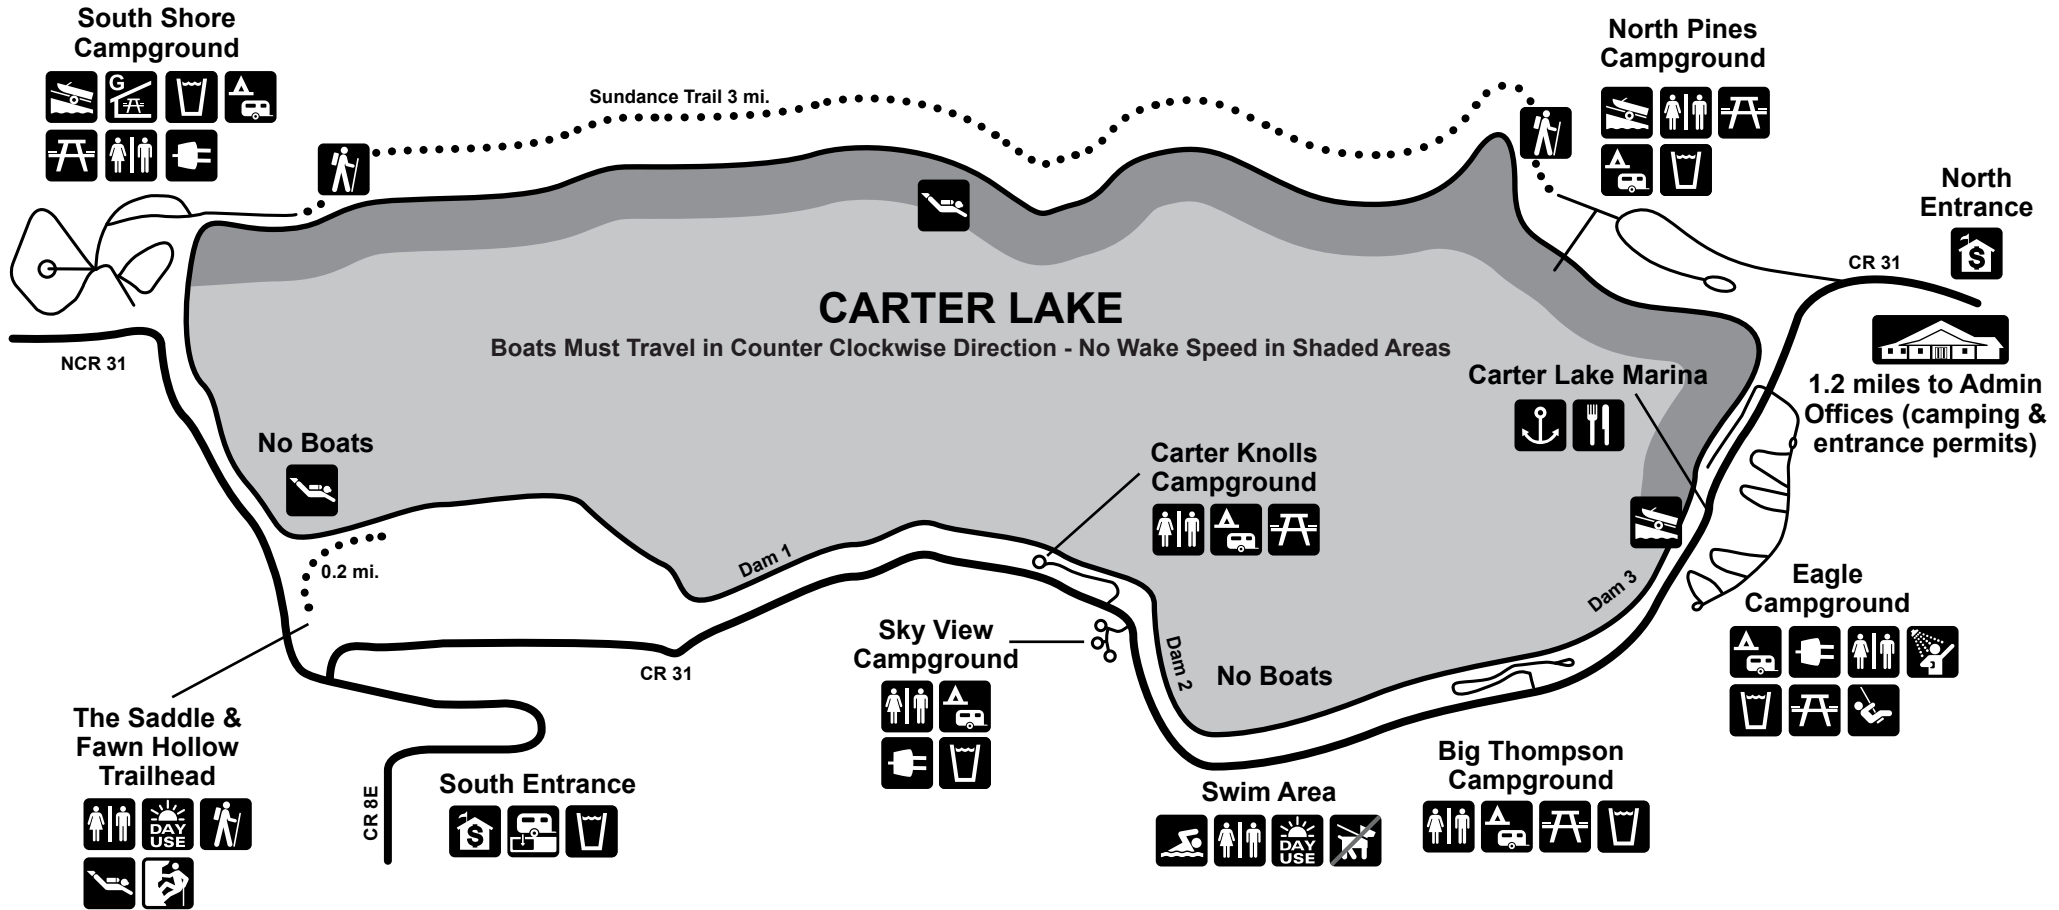

Carter Lake Locator Map

971 N County Rd 31, Berthoud, CO 80513

No Fires or Camping on the West Side of Carter Lake

LEGEND

Fee or Entrance Station	Swimming	Scuba Diving	Day Use Only	Reservable Group Pavilion	Rock Climbing	Restroom	Shower	Marina
Picnic Area	Boat Ramp	Hiking	RV/Tent Camping	RV Water Fill/Dump Station	Playground	Water	Electrical Hookups	Food Service

Larimer County Natural Resources

1800 S. County Road 31
 Loveland, CO 80537

(970) 619-4570 | larimer.org/naturalresources
 1-800-397-7795 | larimercamping.com