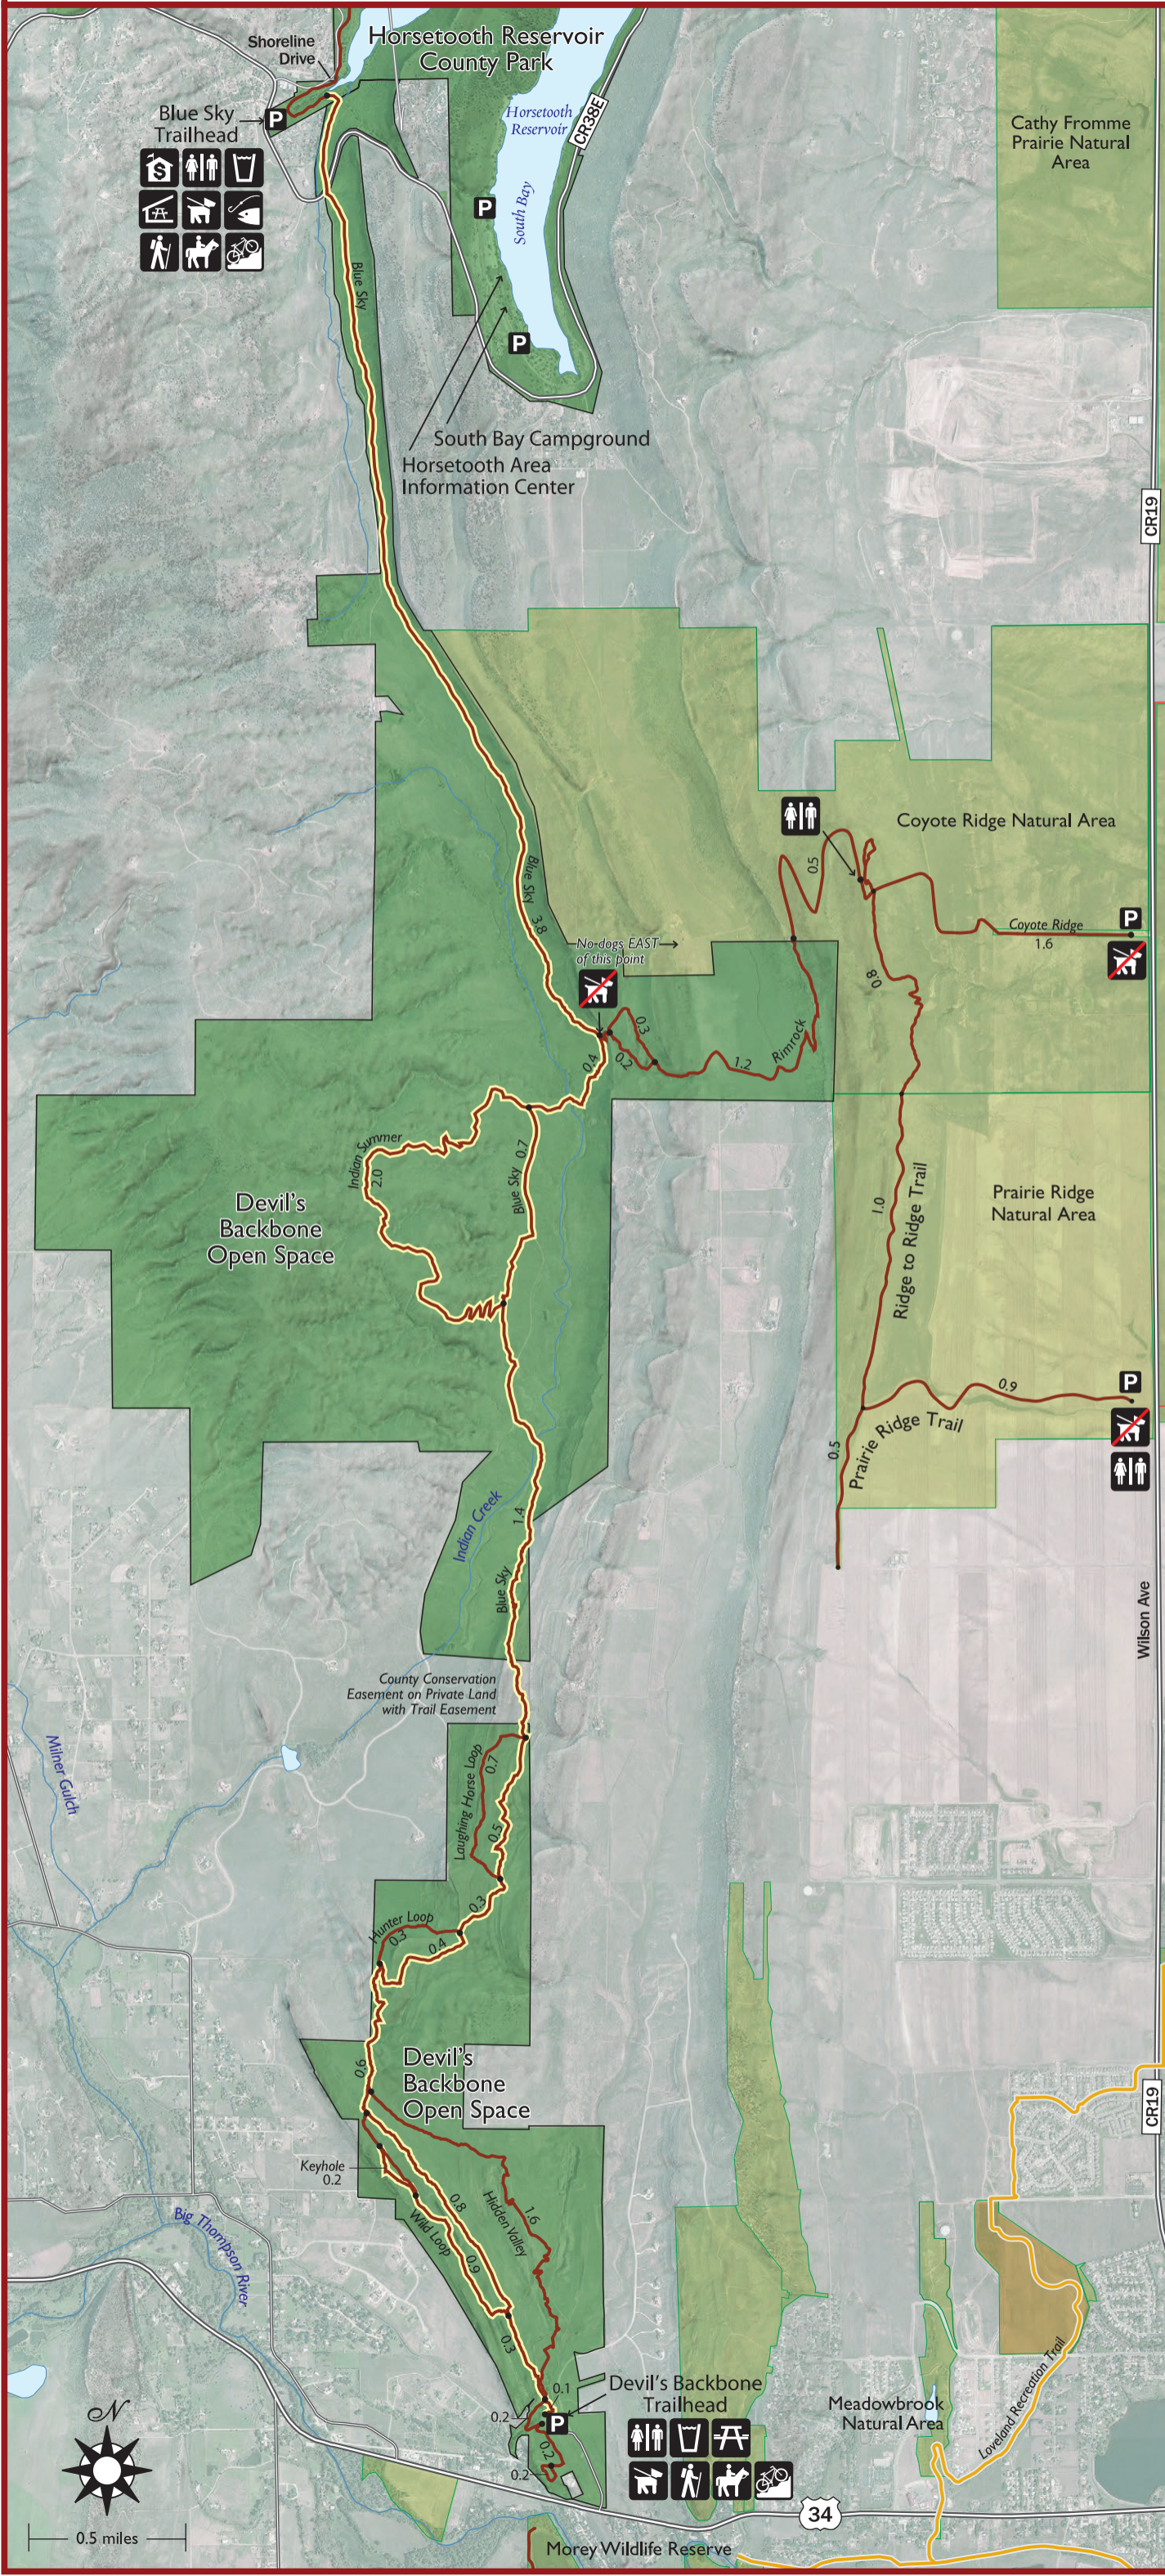

Devil's Backbone Open Space

0.5 miles

CR19

Wilson Ave

CR19

34