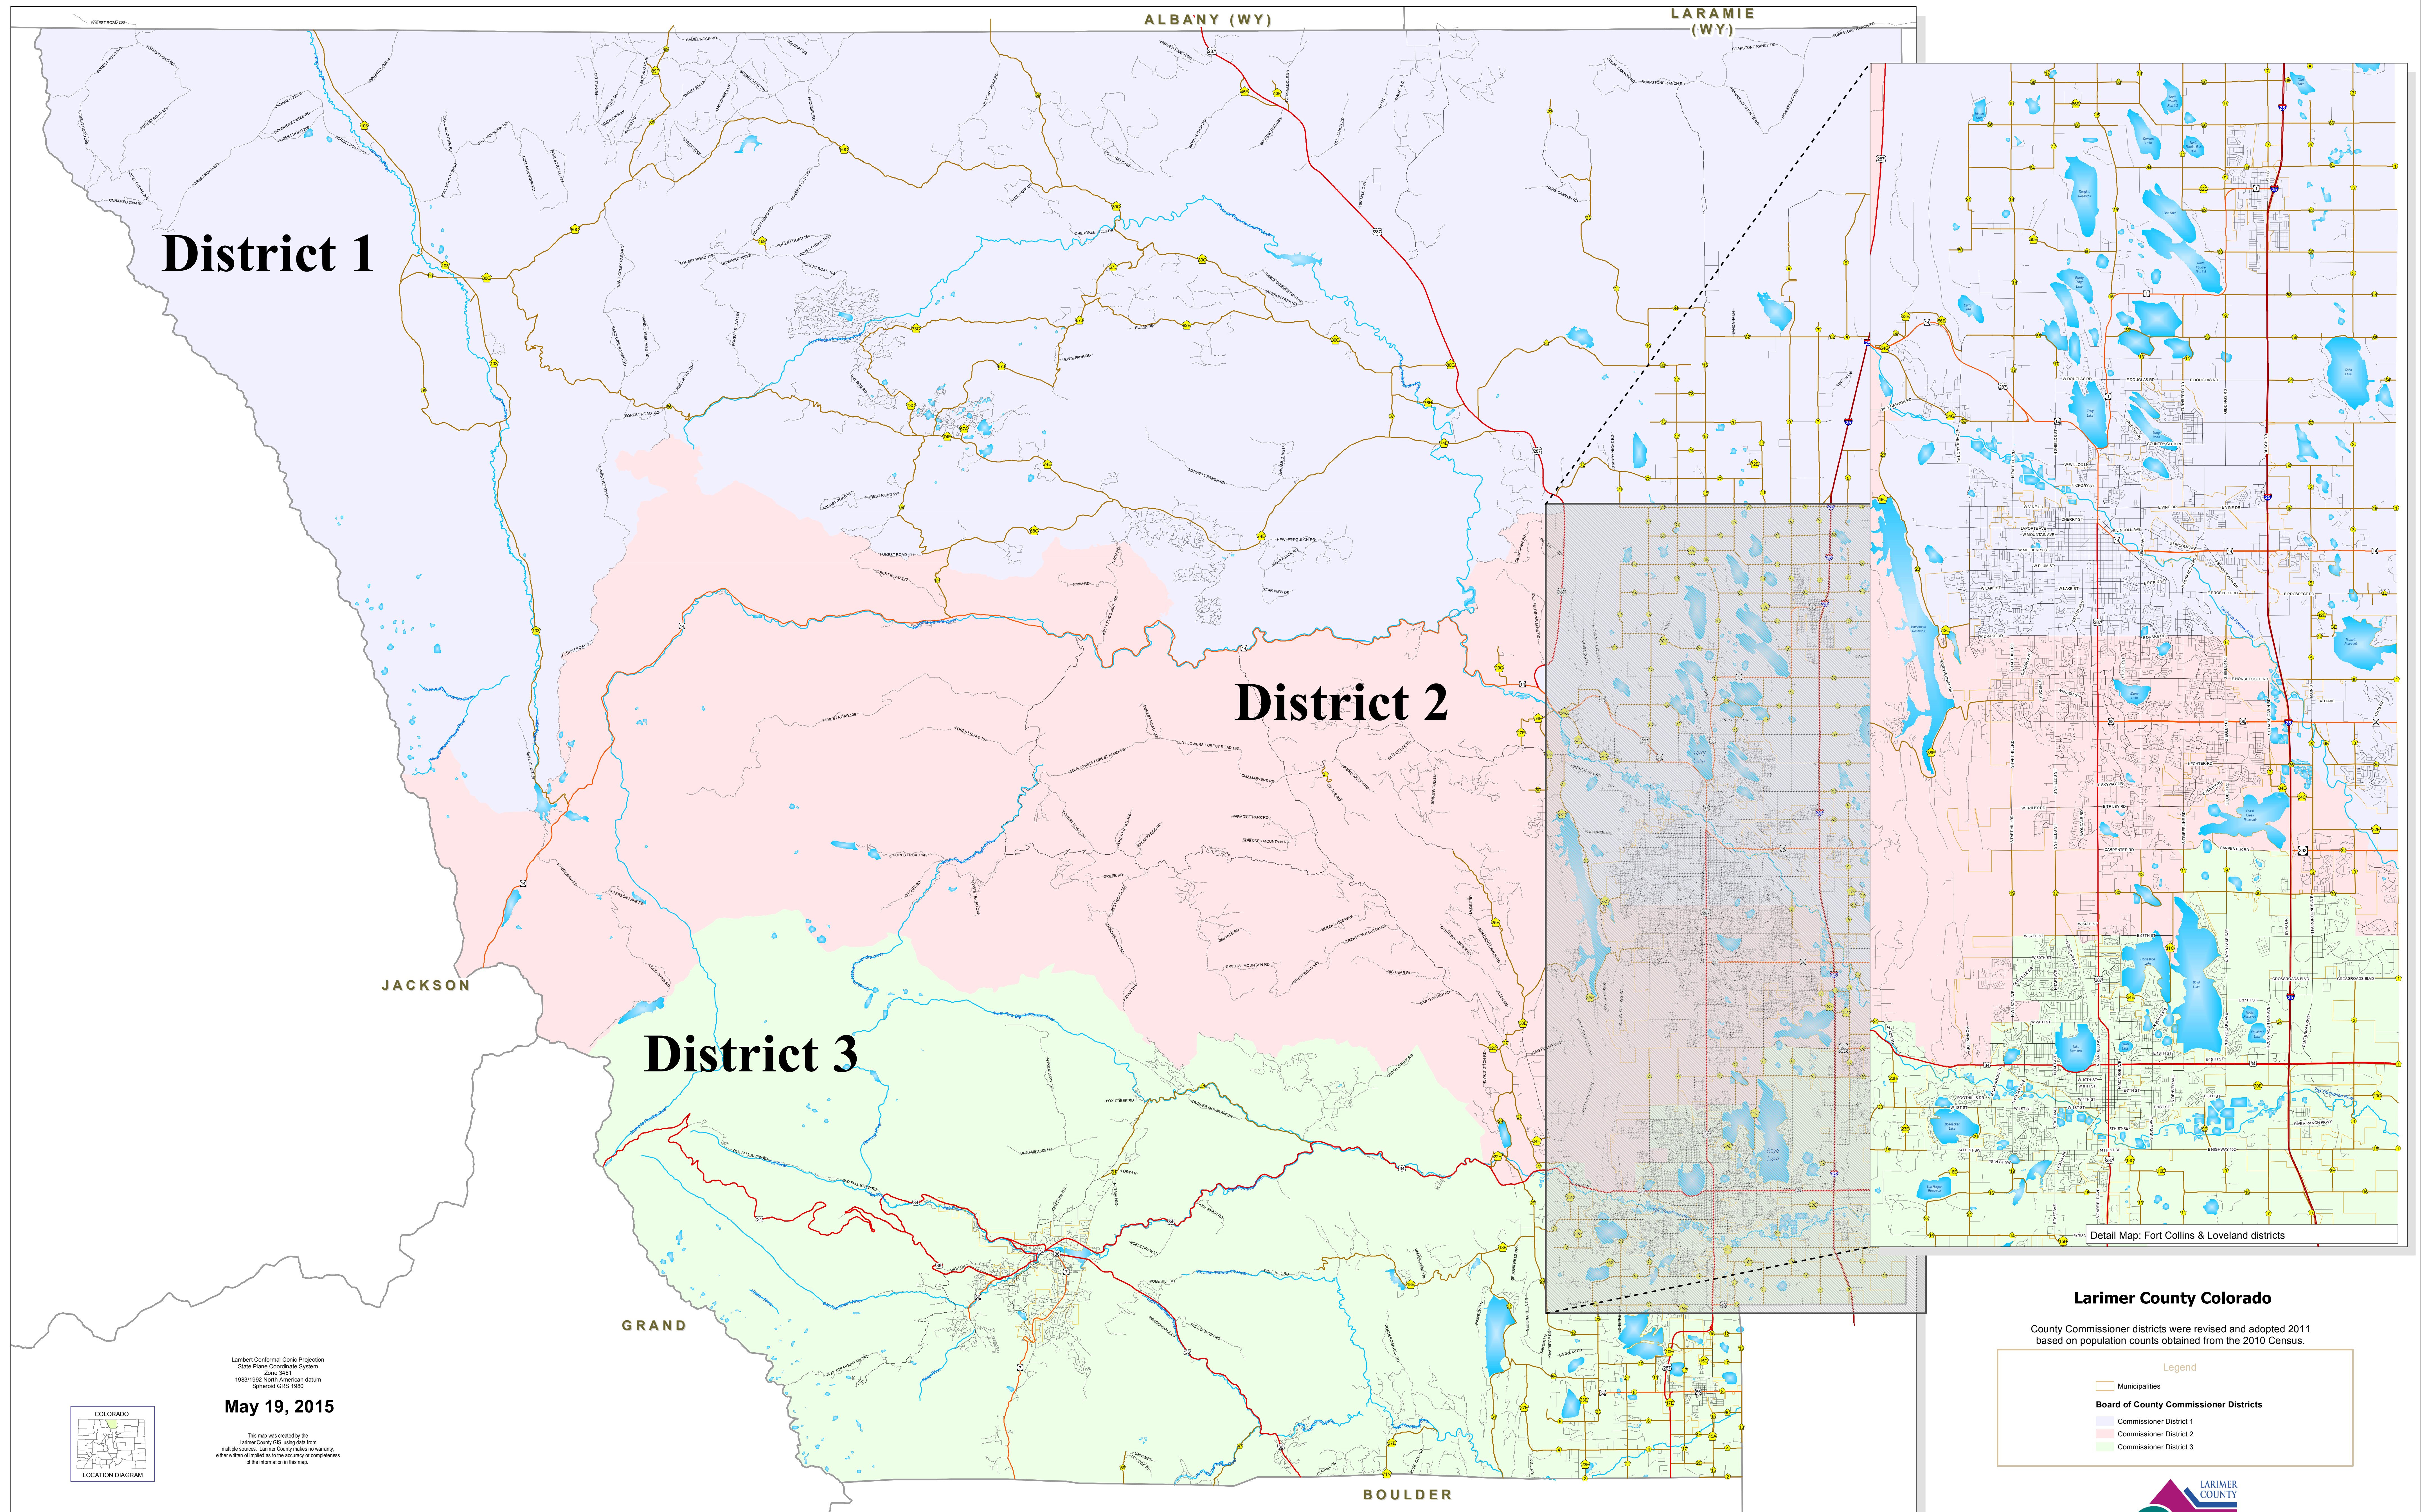

Board of County Commissioner Districts

Larimer County Colorado

Legend

- Municipalities
- **Board of County Commissioner Districts**
- Commissioner District 1
- Commissioner District 2
- Commissioner District 3

May 19, 2015

BOULDER