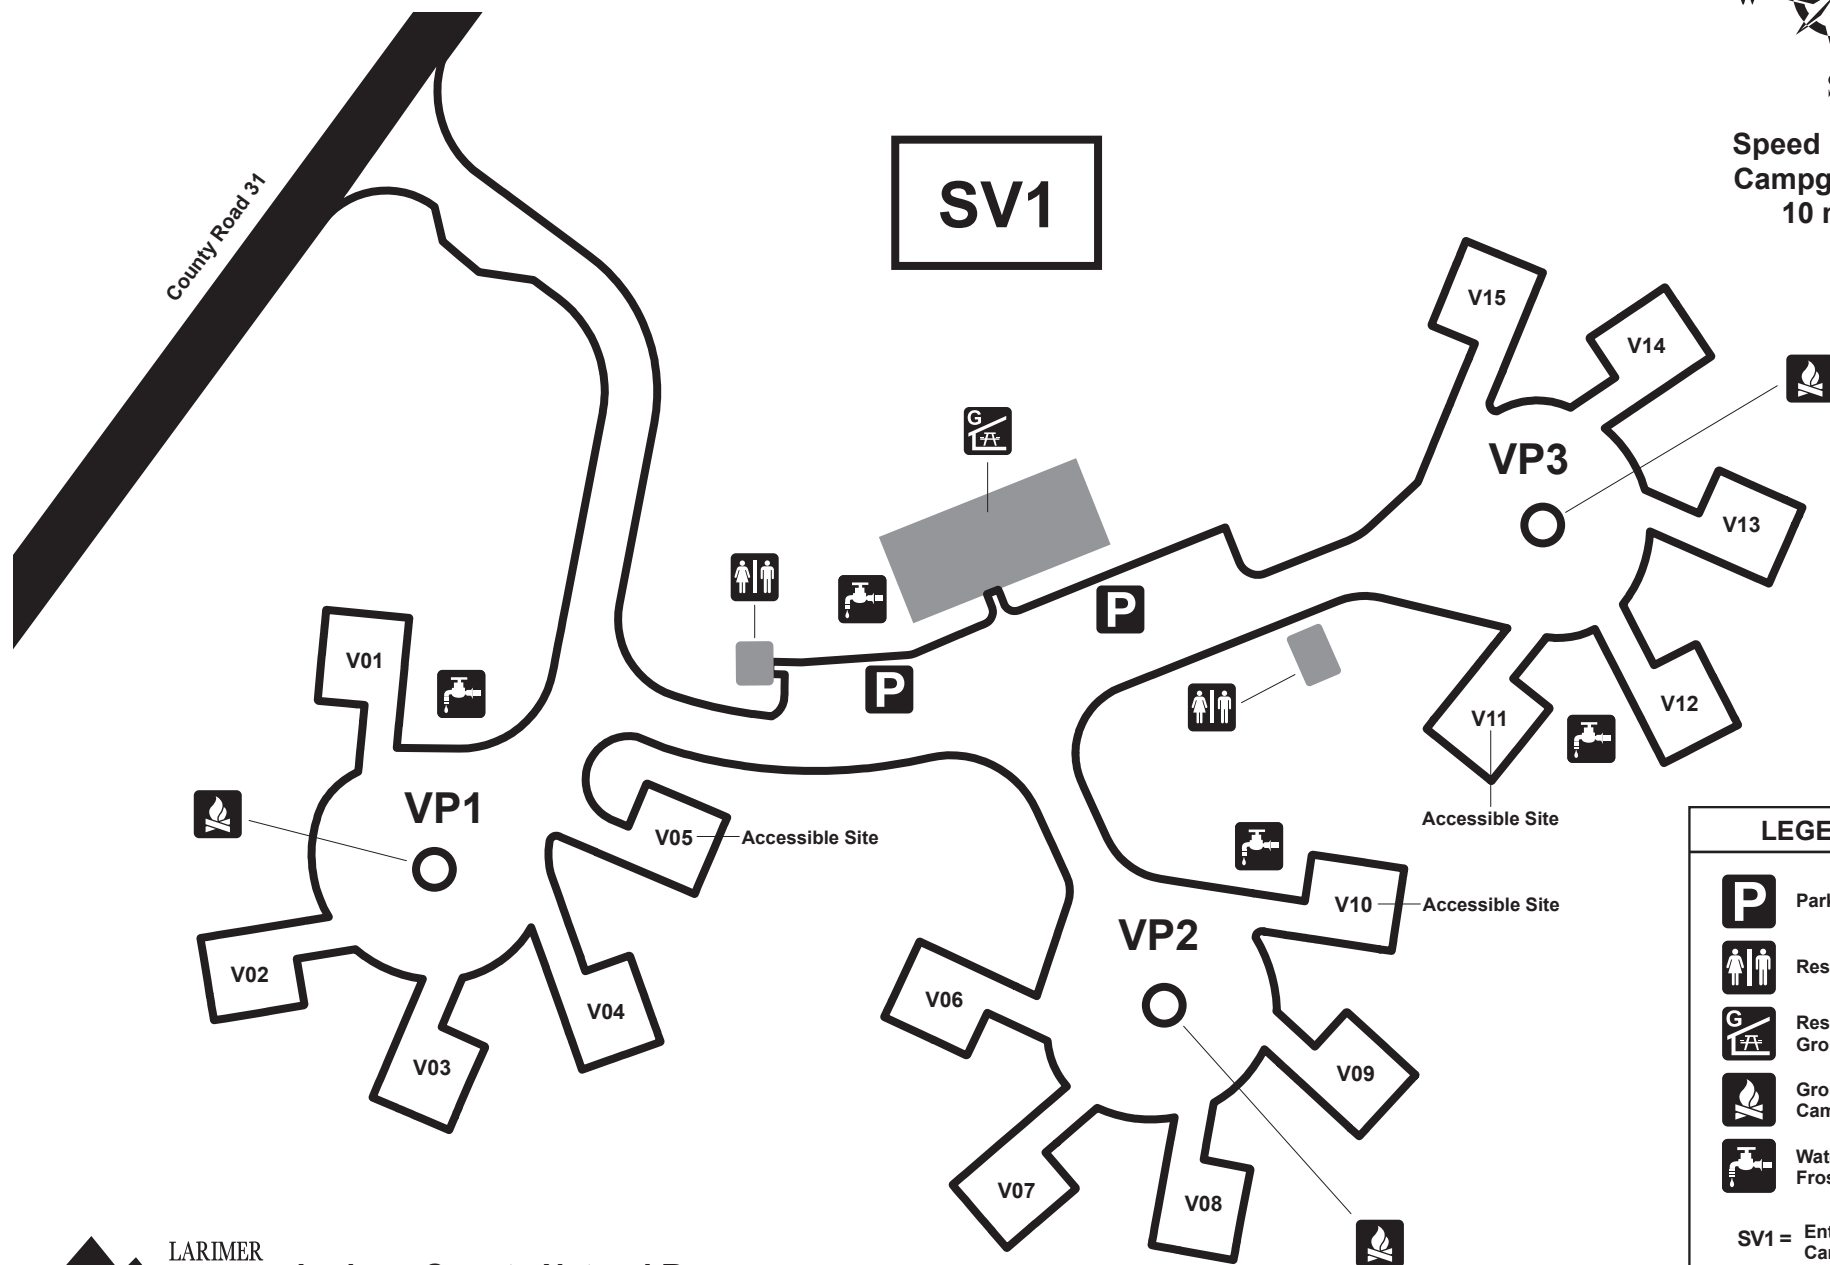

Sky View Campground at Carter Lake Reservoir

2574 N. County Rd 31, Berthoud, CO 80513

Speed Limit in Campgrounds
10 mph

LEGEND	
	Parking
	Restrooms
	Reservable Group Pavilion
	Group Campfire Pit
	Water Frost Free
SV1 =	Entire Campground
VP1-3 =	Pods Of Five Sites
V01-15 =	Individual Sites