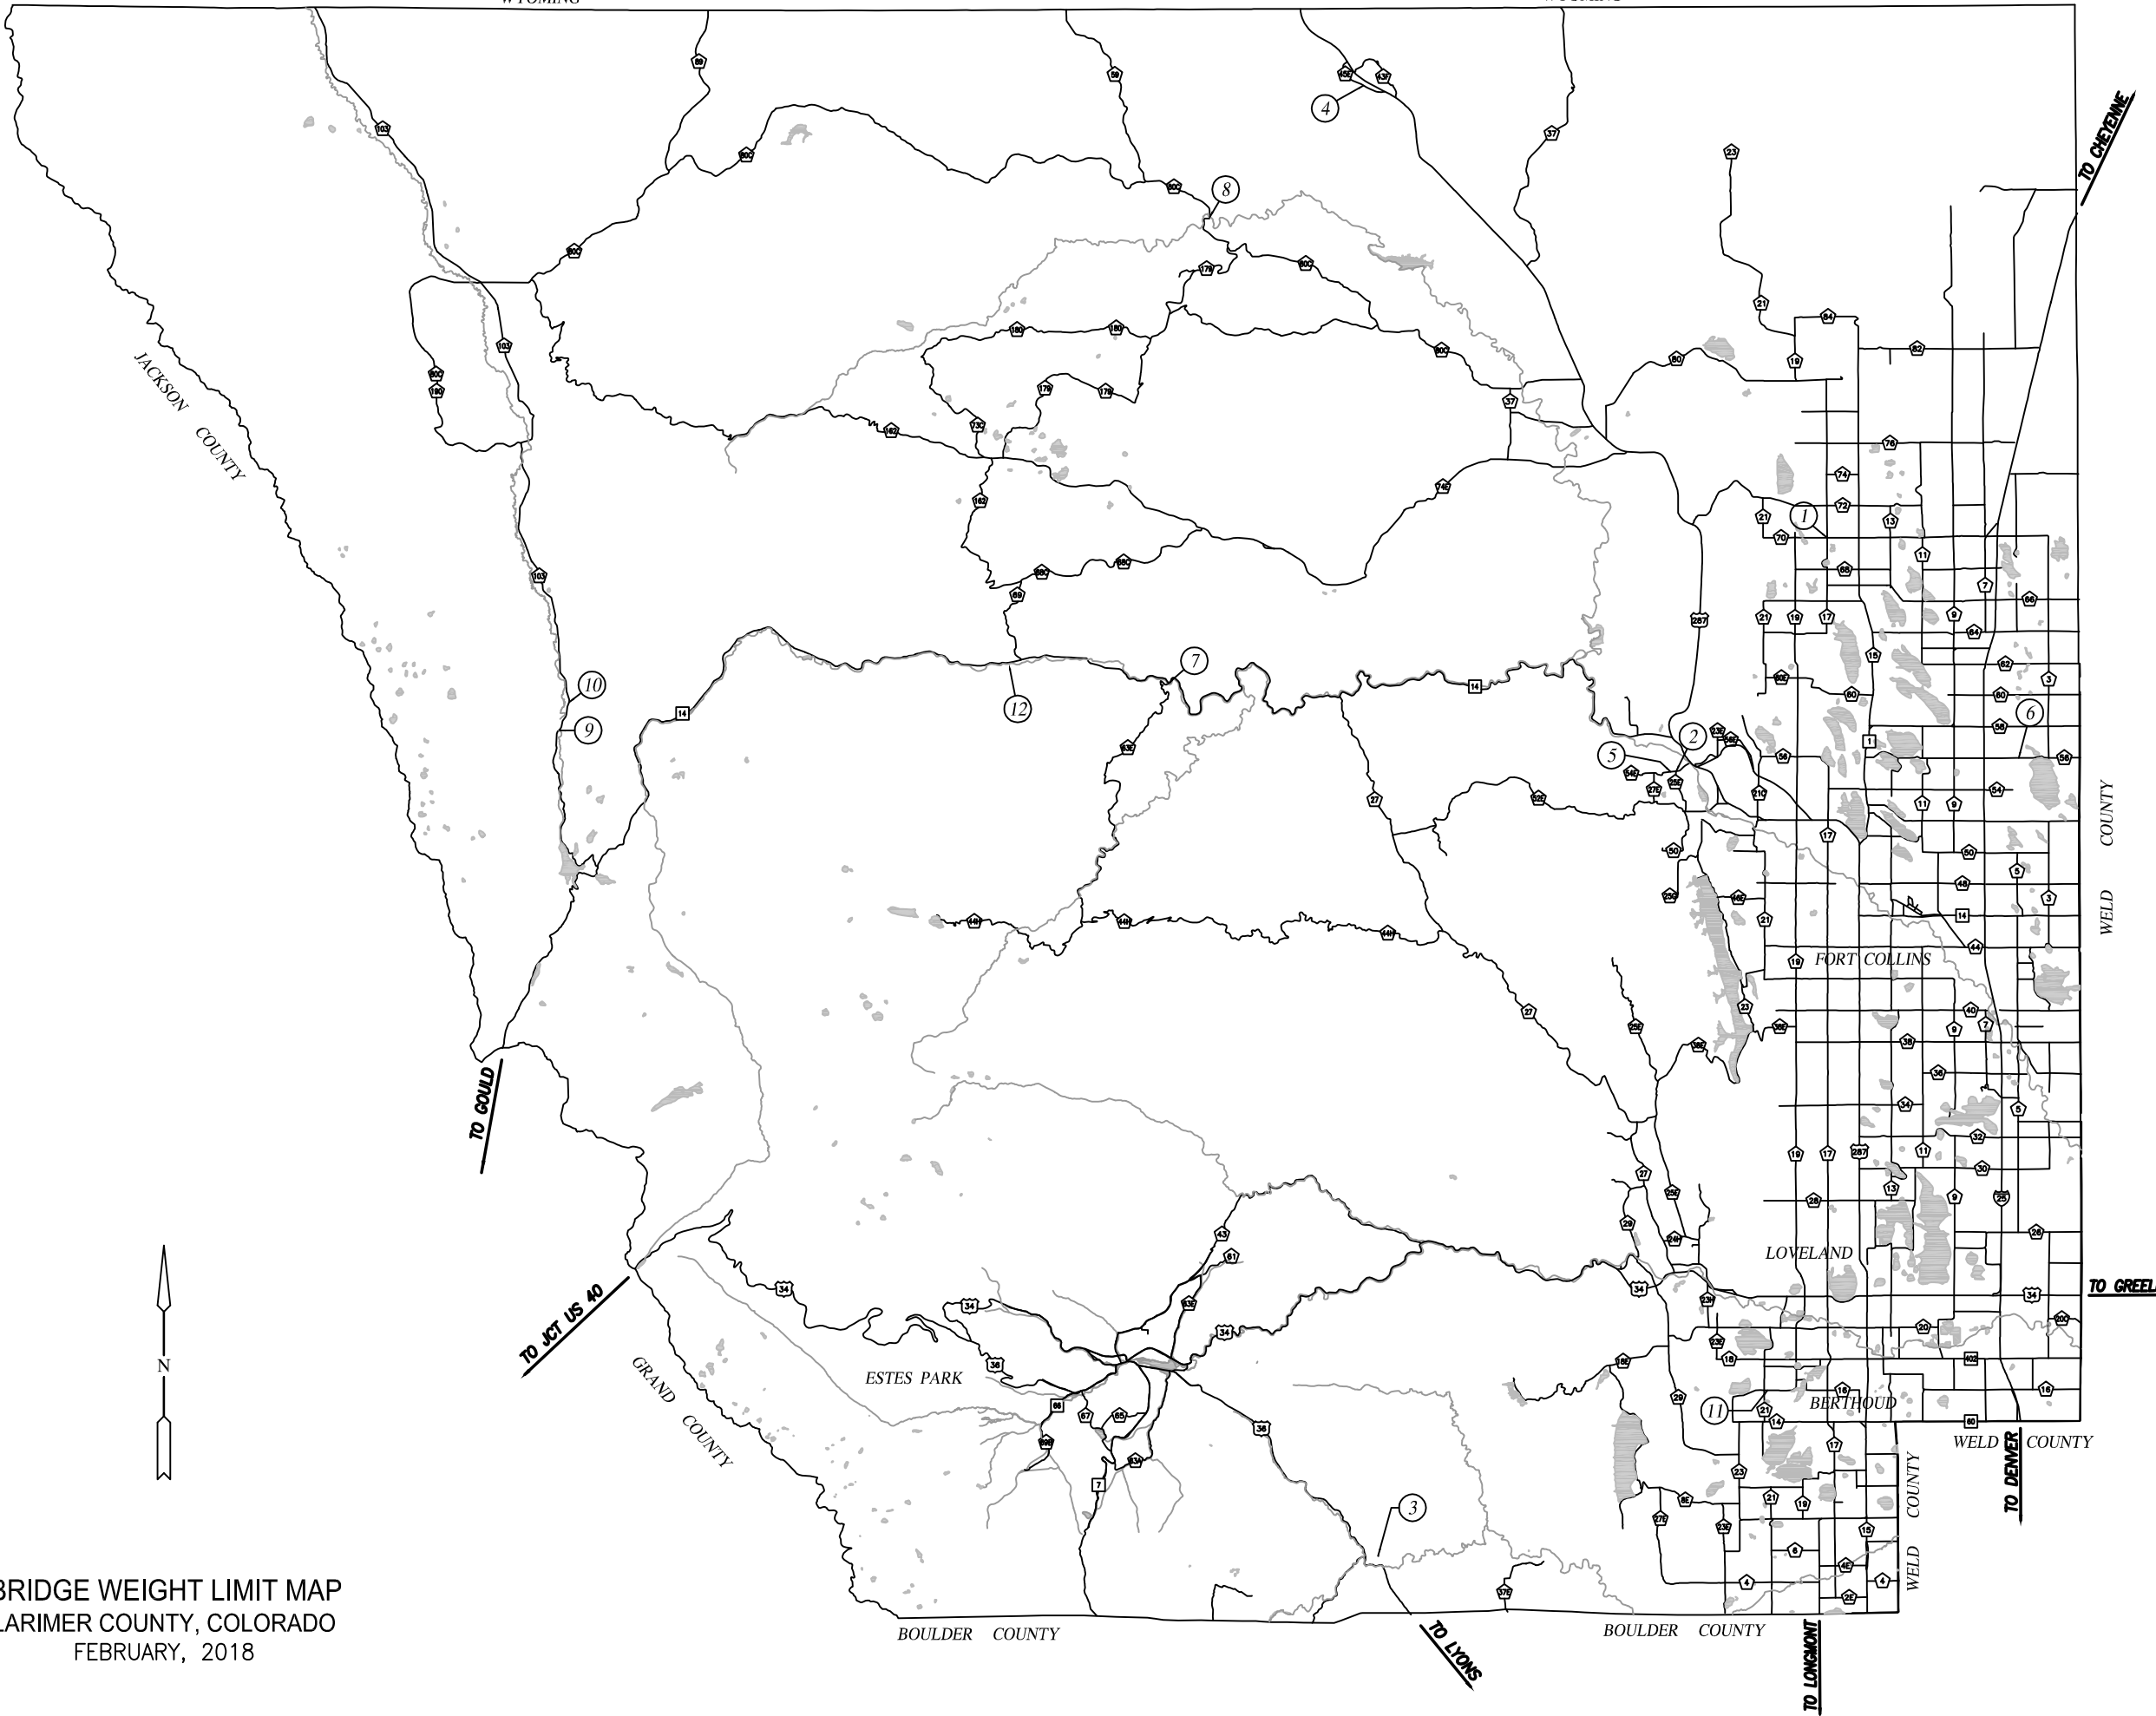

WYOMING

WYOMING

BRIDGE WEIGHT LIMIT MAP
 LARIMER COUNTY, COLORADO
 FEBRUARY, 2018