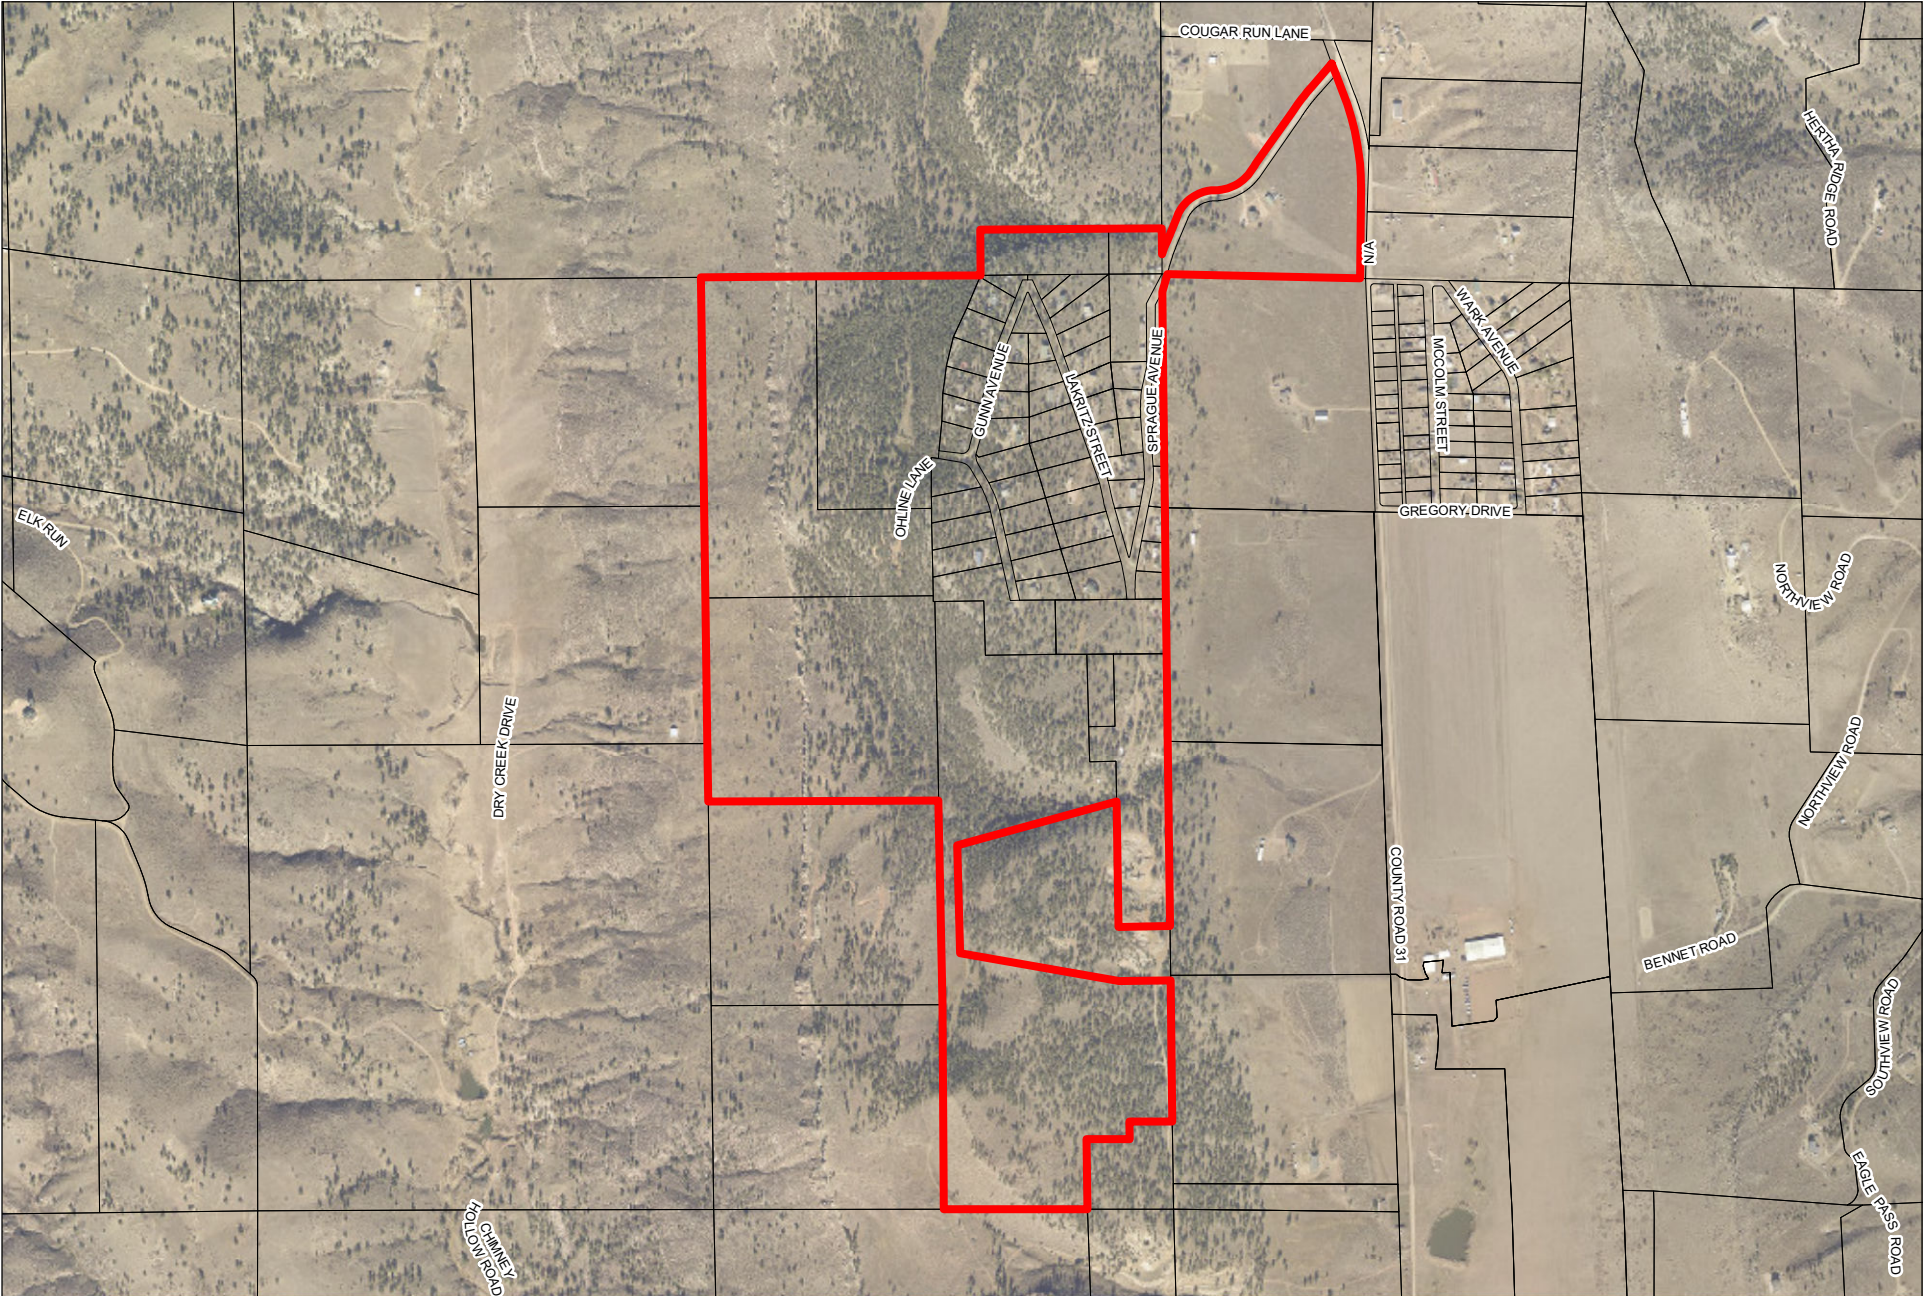

CARTER LAKE HEIGHTS #66

Legend

-  PID Boundary
-  Parcel Boundary