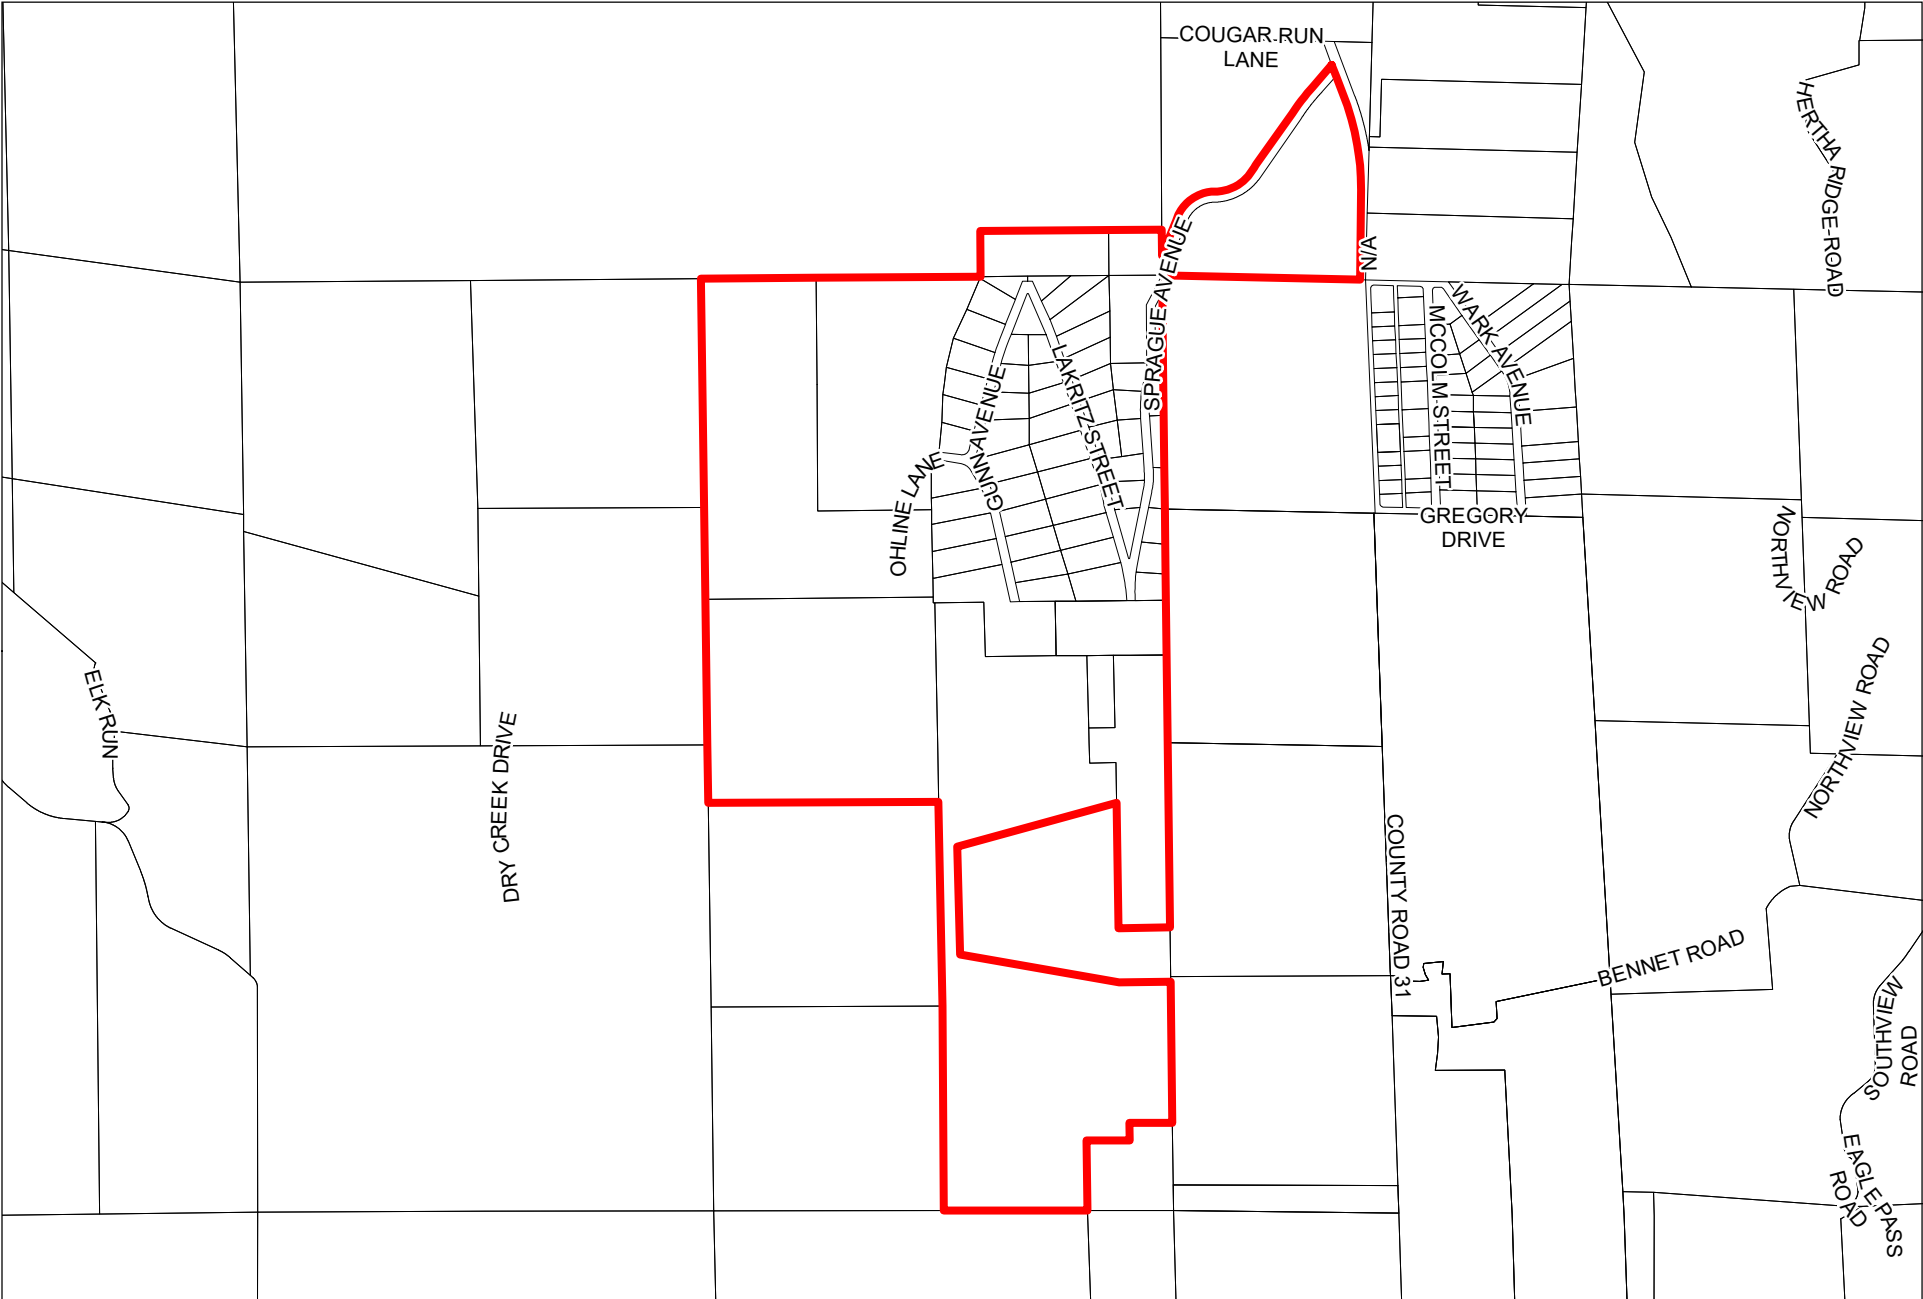

CARTER LAKE HEIGHTS #66

Legend

- PID Boundary
- Parcel Boundary