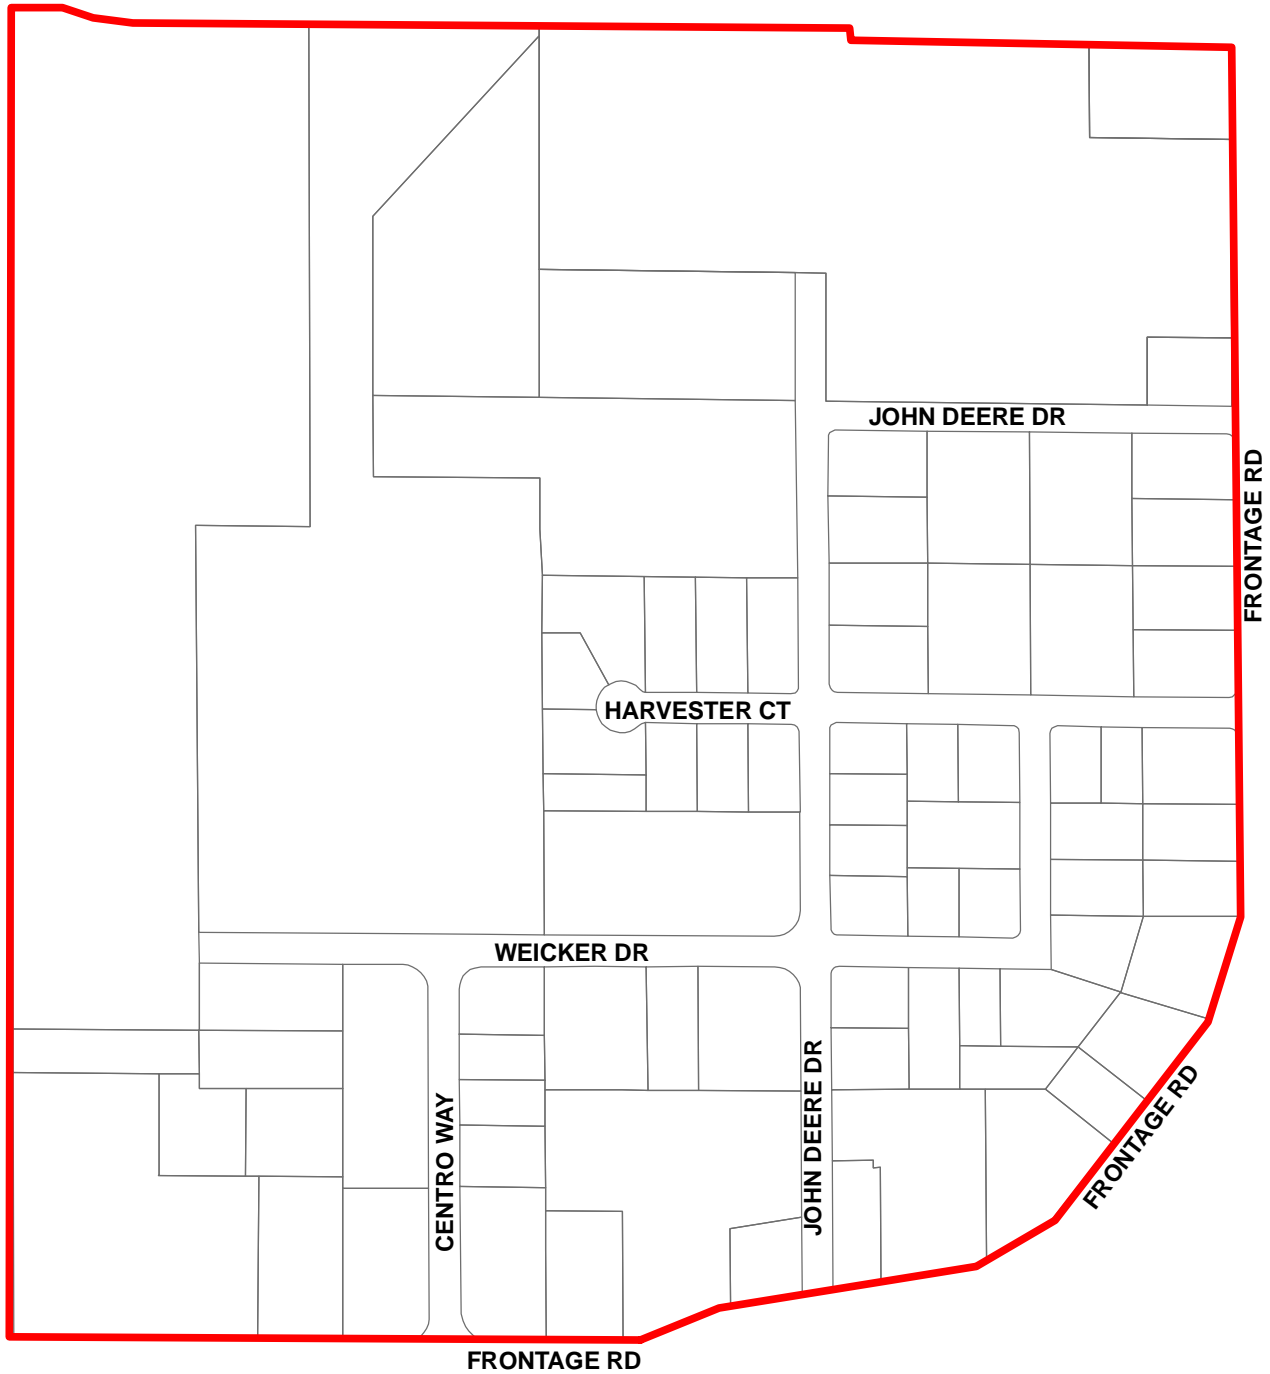

CENTRO BUSINESS PARK - PID #38

Legend

-  Centro Business Park
-  PID Boundary

0 130 260 520 780 Feet

Scale: 1:4,500

4