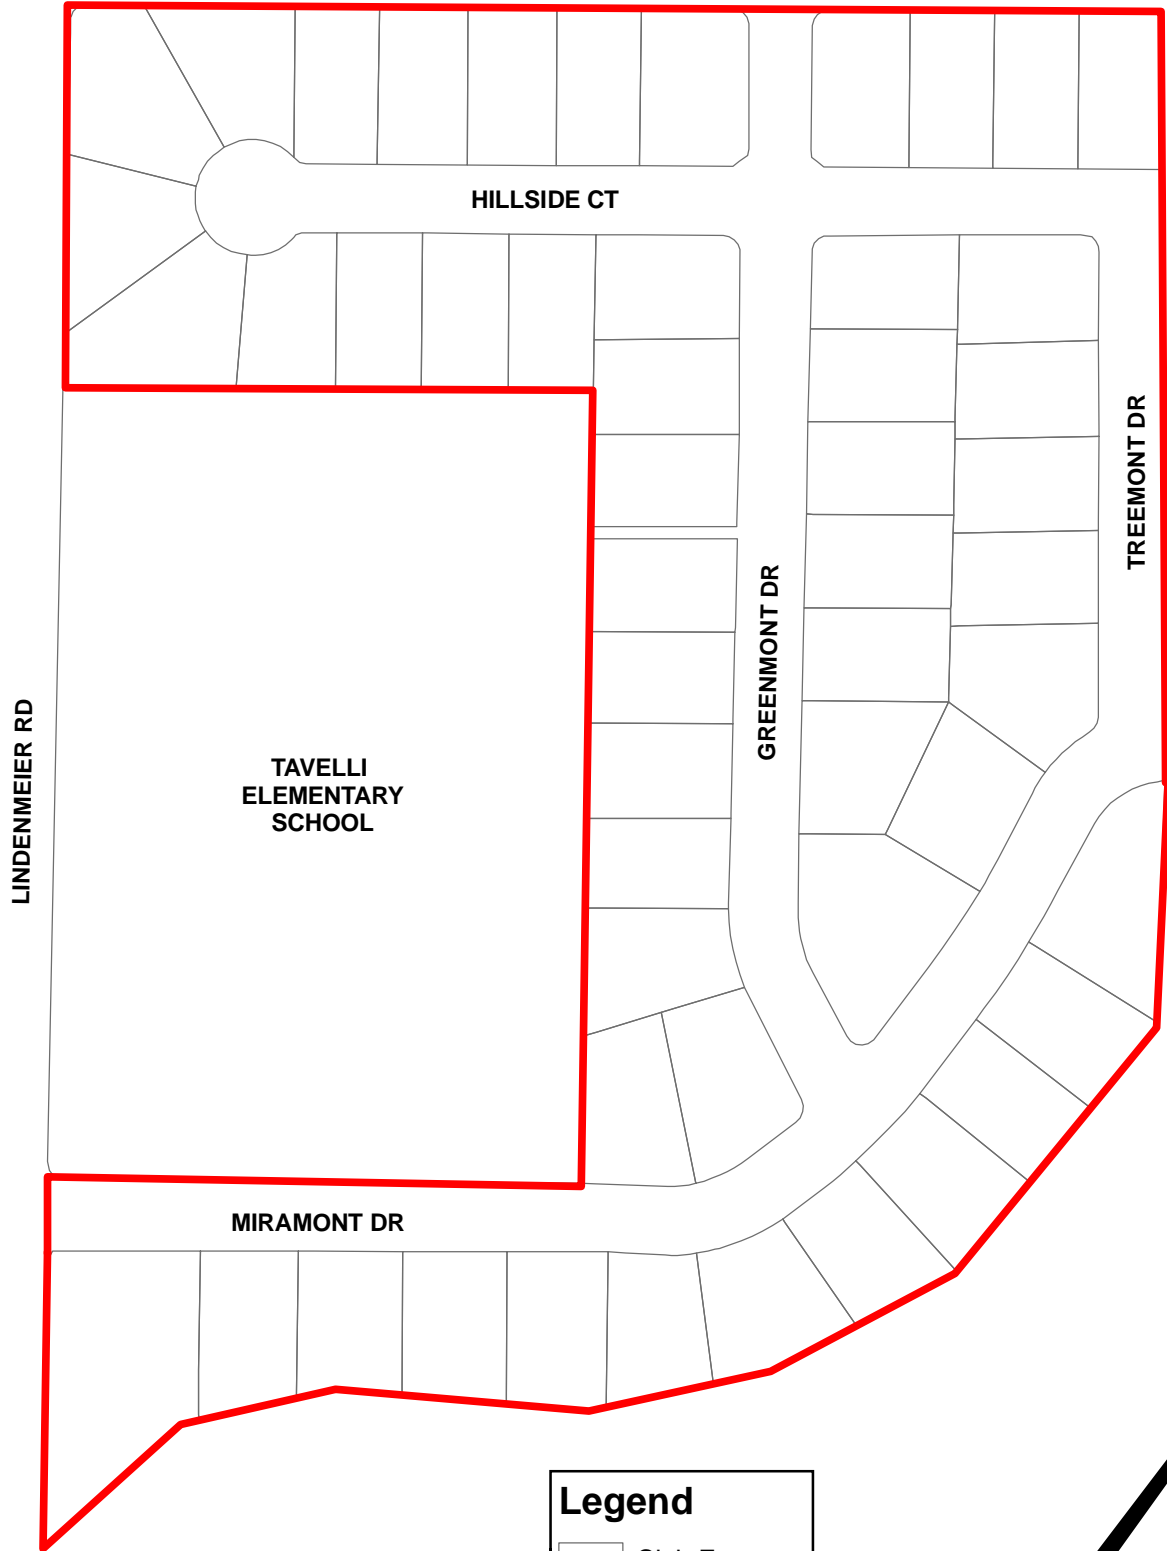

CLUB ESTATES - GID #12

COUNTRY CLUB RD

TAVELLI
ELEMENTARY
SCHOOL

Legend

-  Club Estates
-  GID Boundary

0 55 110 220 330 Feet

Scale: 1:2,000

4