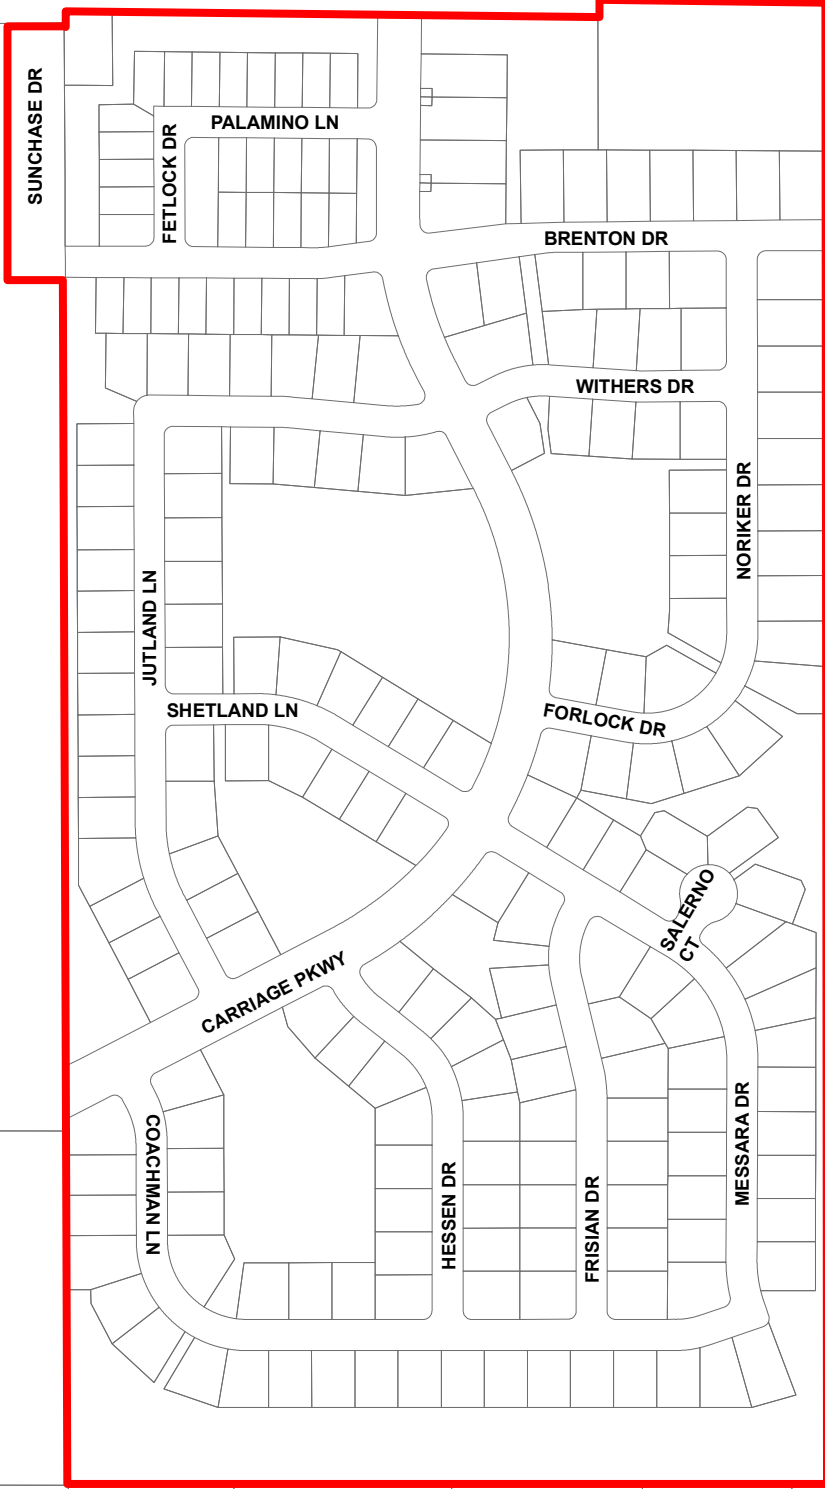

E. MULBERRY ST

CLYDESDALE PARK #50

Scale: 1:4,000

Legend

- Parcel Boundary
- PID Boundary