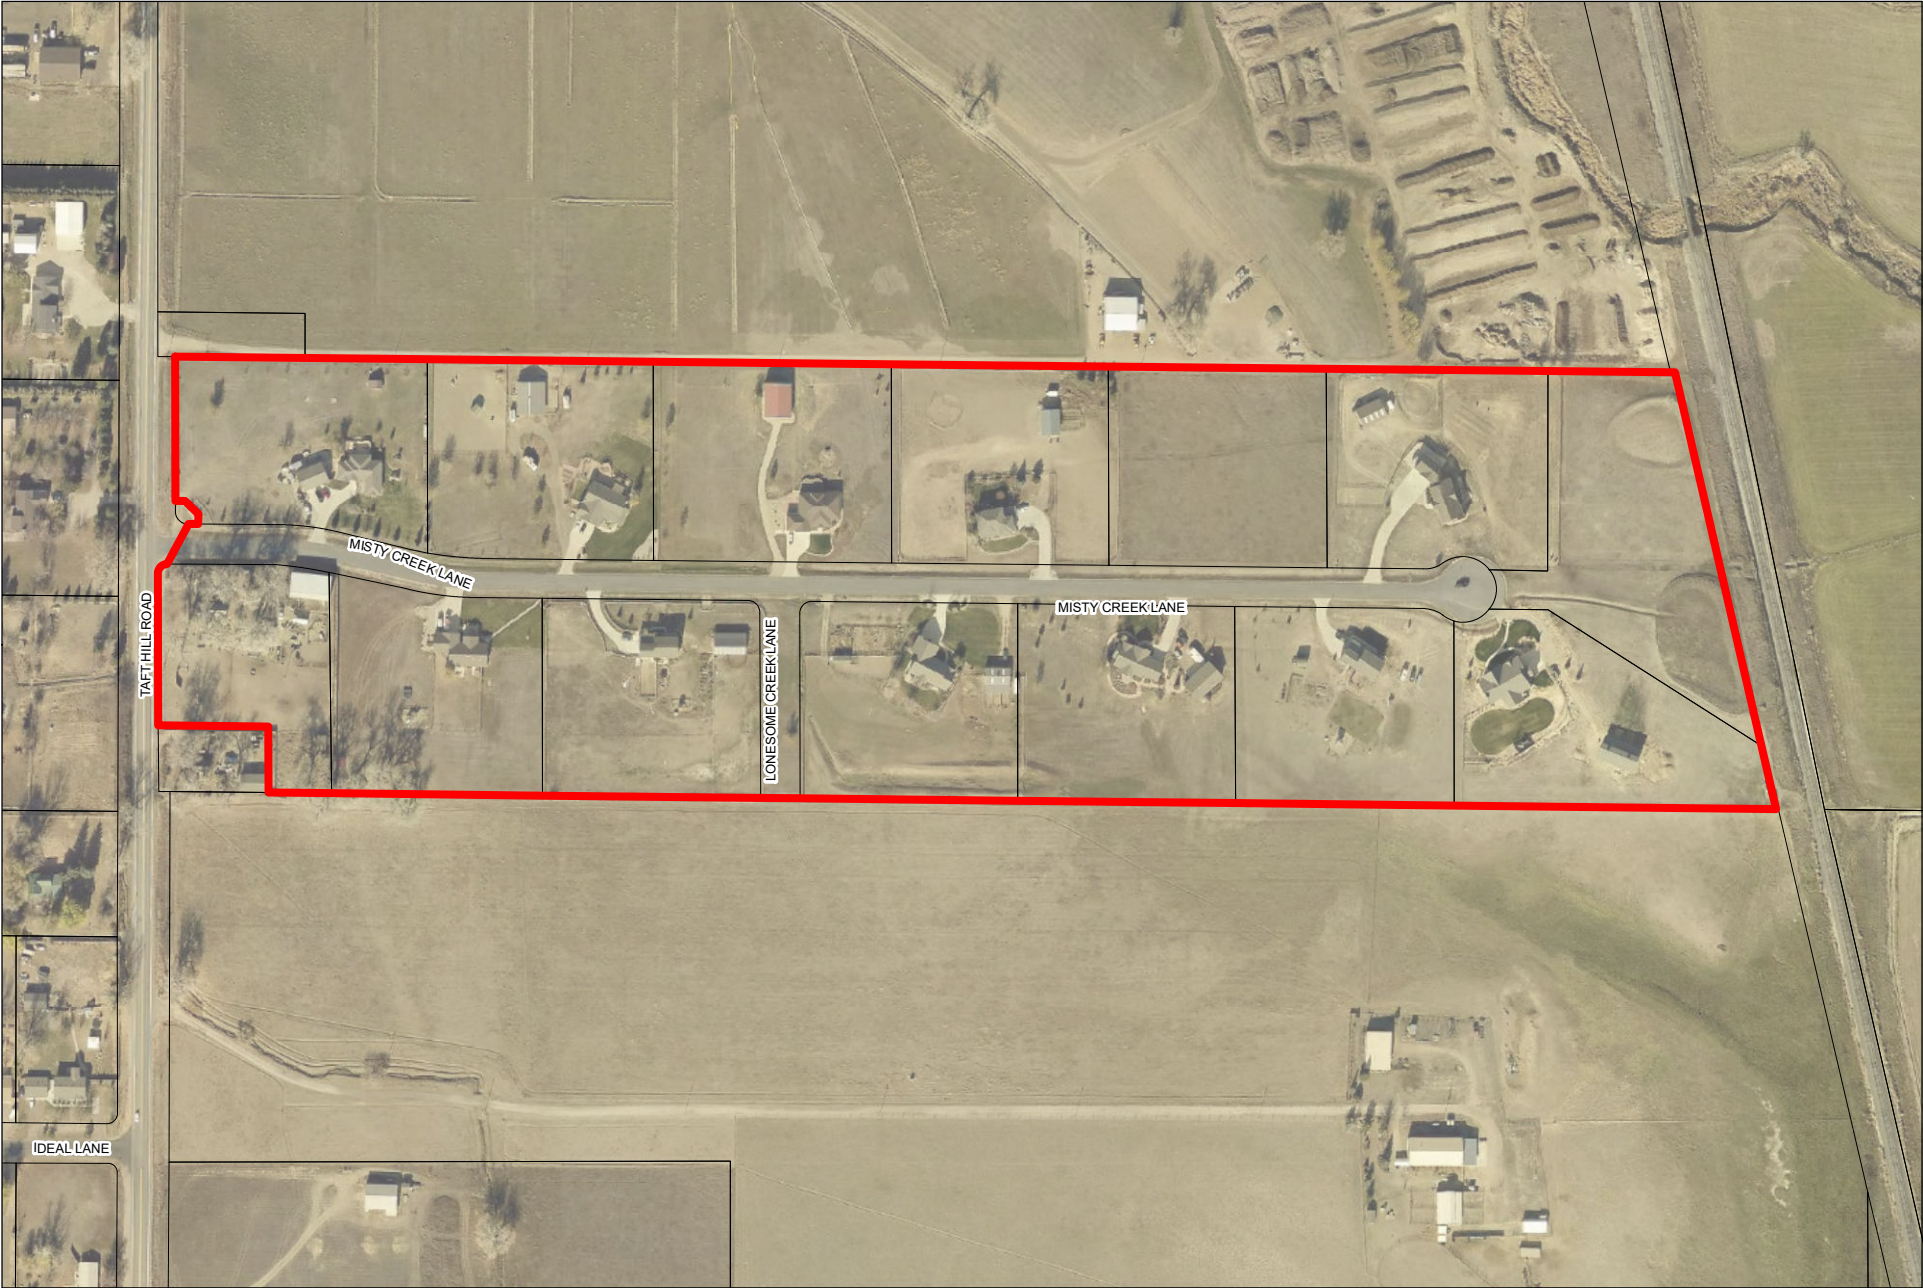

MISTY CREEK - PID #58

Legend

- PID Boundary
- Parcel Boundary