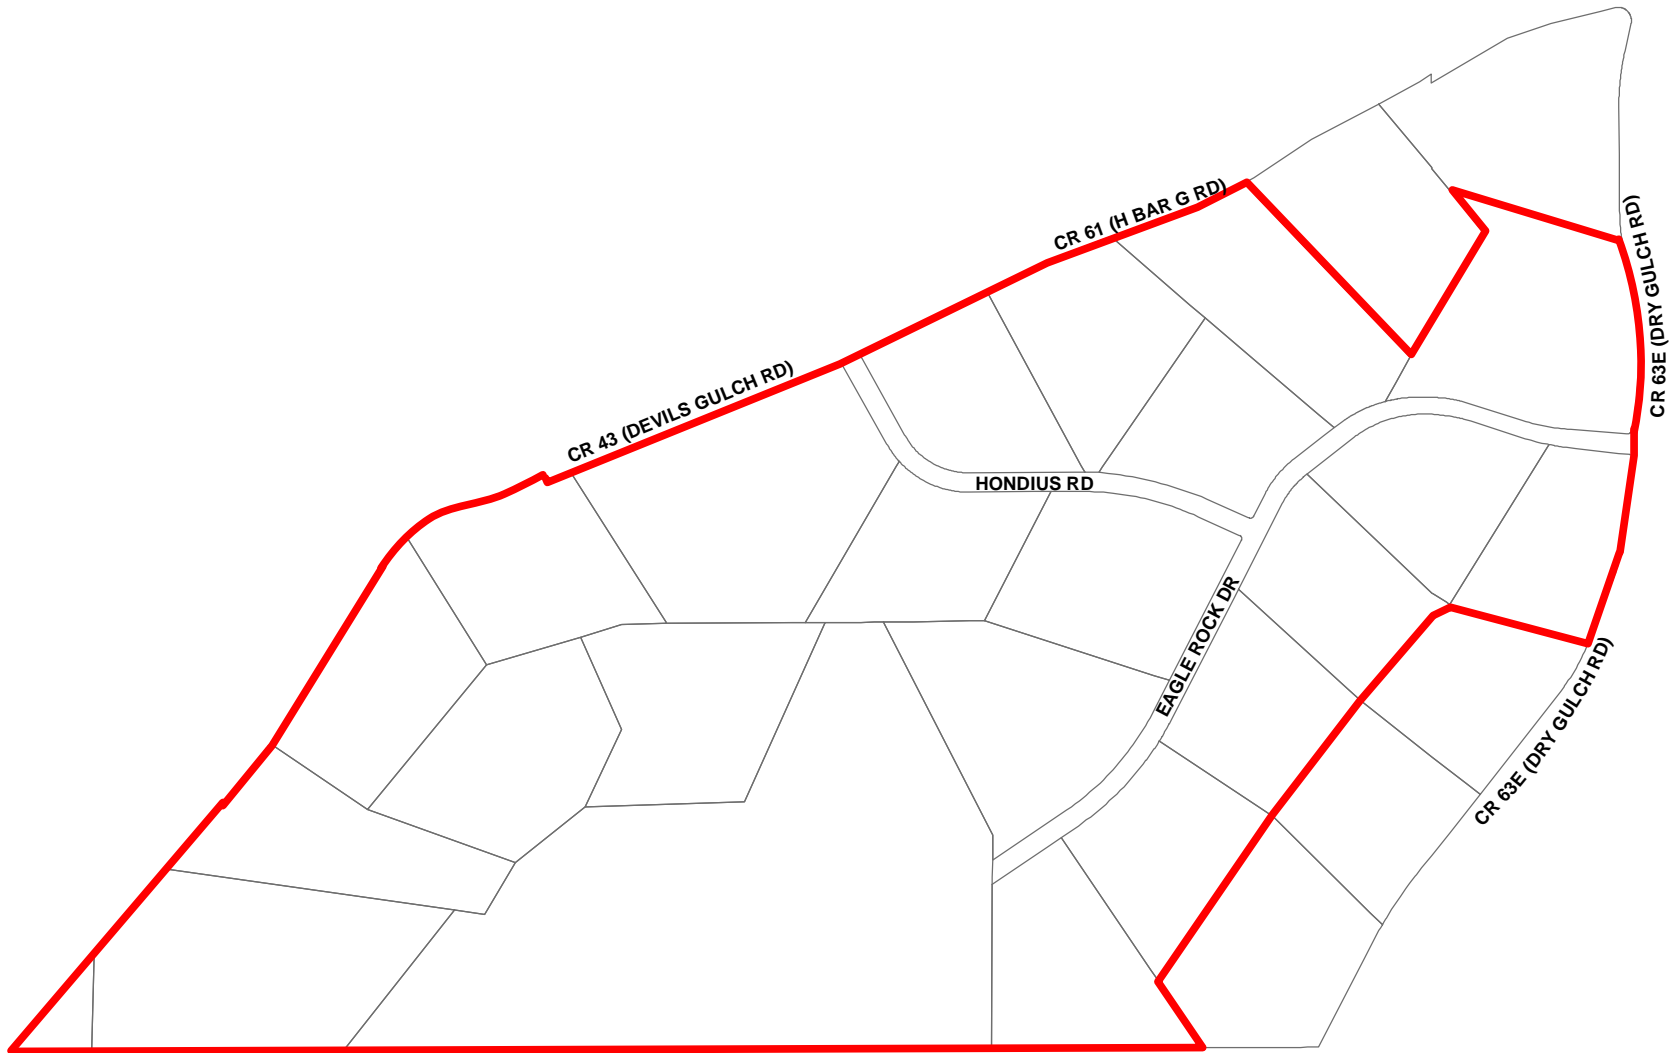

EAGLE ROCK RANCHES - PID #23

0 287.5 575 1,150 1,725 Feet

Scale: 1:7,000

Legend

- Eagle Rock Ranches
- PID Boundary

4