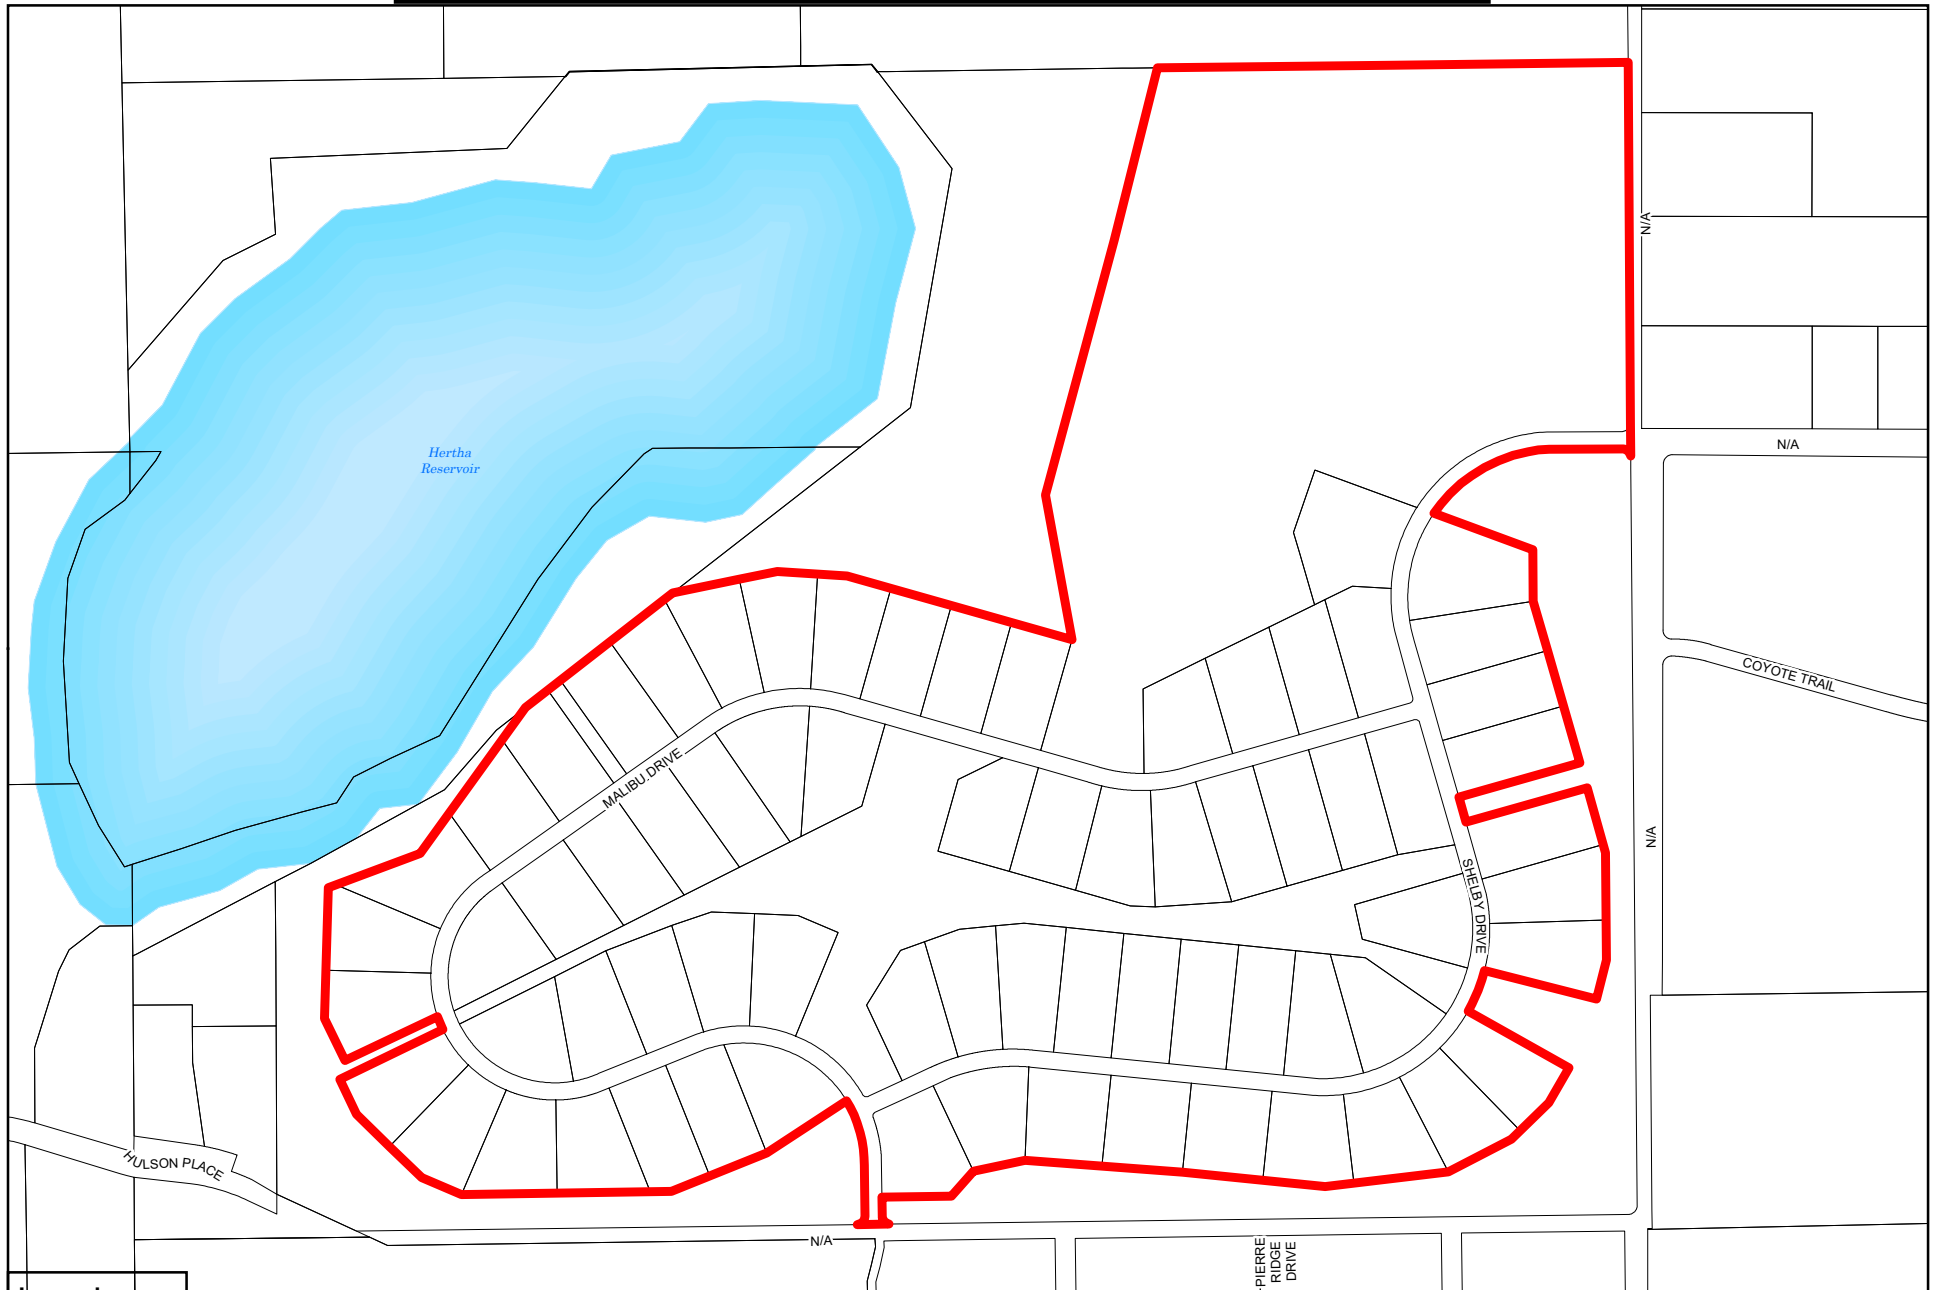

RAINBOW LAKES ESTATES - PID #49

Legend

- PID Boundary
- Parcel Boundary
- Lakes Ponds