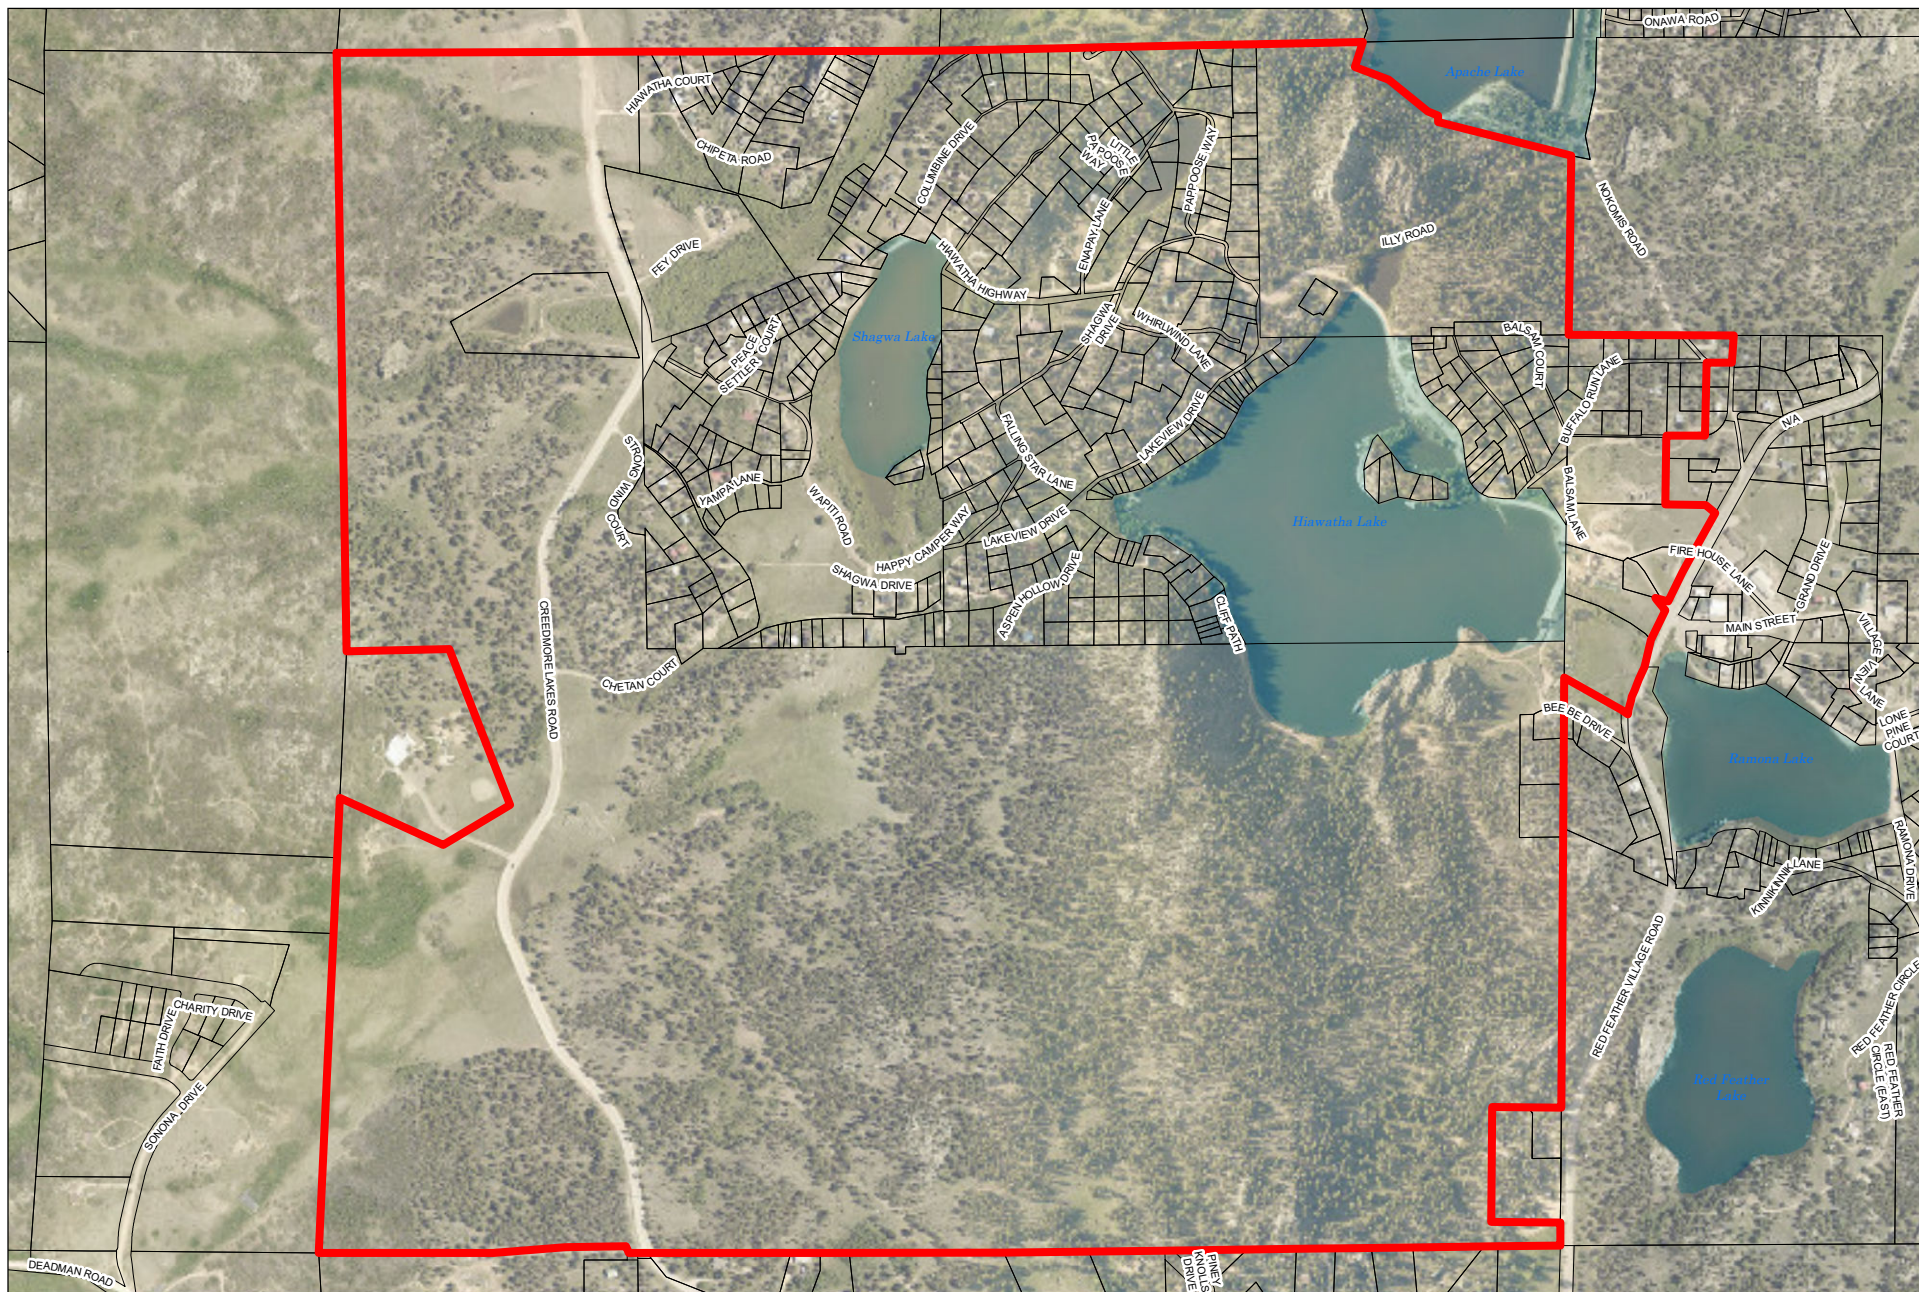

RED FEATHER LAKES - GID #13A

Legend

-  PID Boundary
-  Parcel Boundary