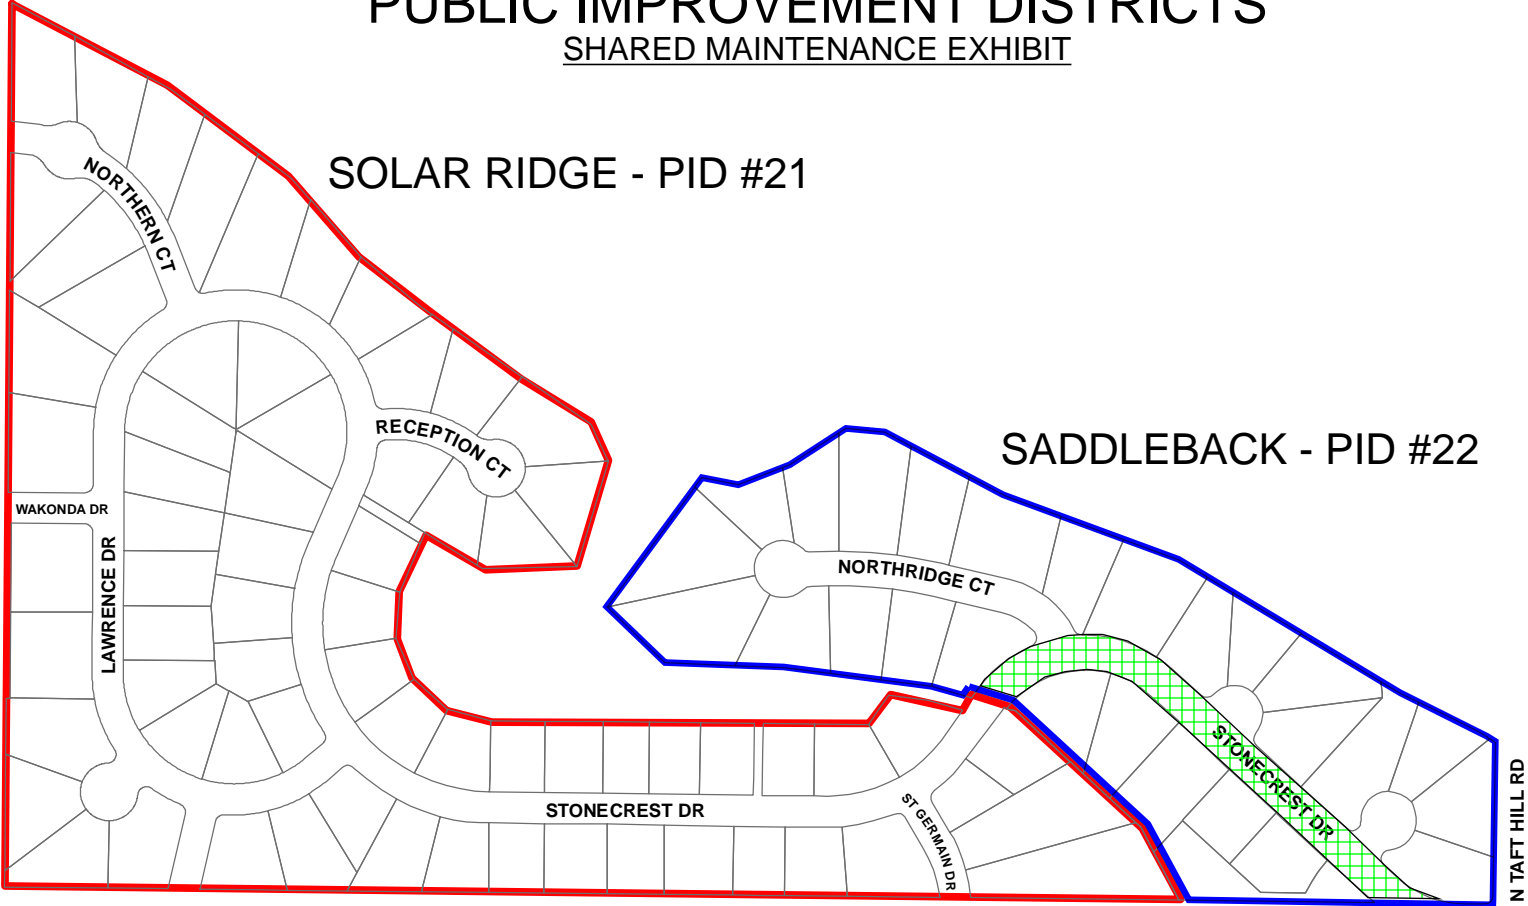

SOLAR RIDGE AND SADDLEBACK PUBLIC IMPROVEMENT DISTRICTS SHARED MAINTENANCE EXHIBIT

SOLAR RIDGE - PID #21

SADDLEBACK - PID #22

Legend

-  Solar Ridge
-  Saddleback
-  Shared Maintenance

Scale: 1:4,000