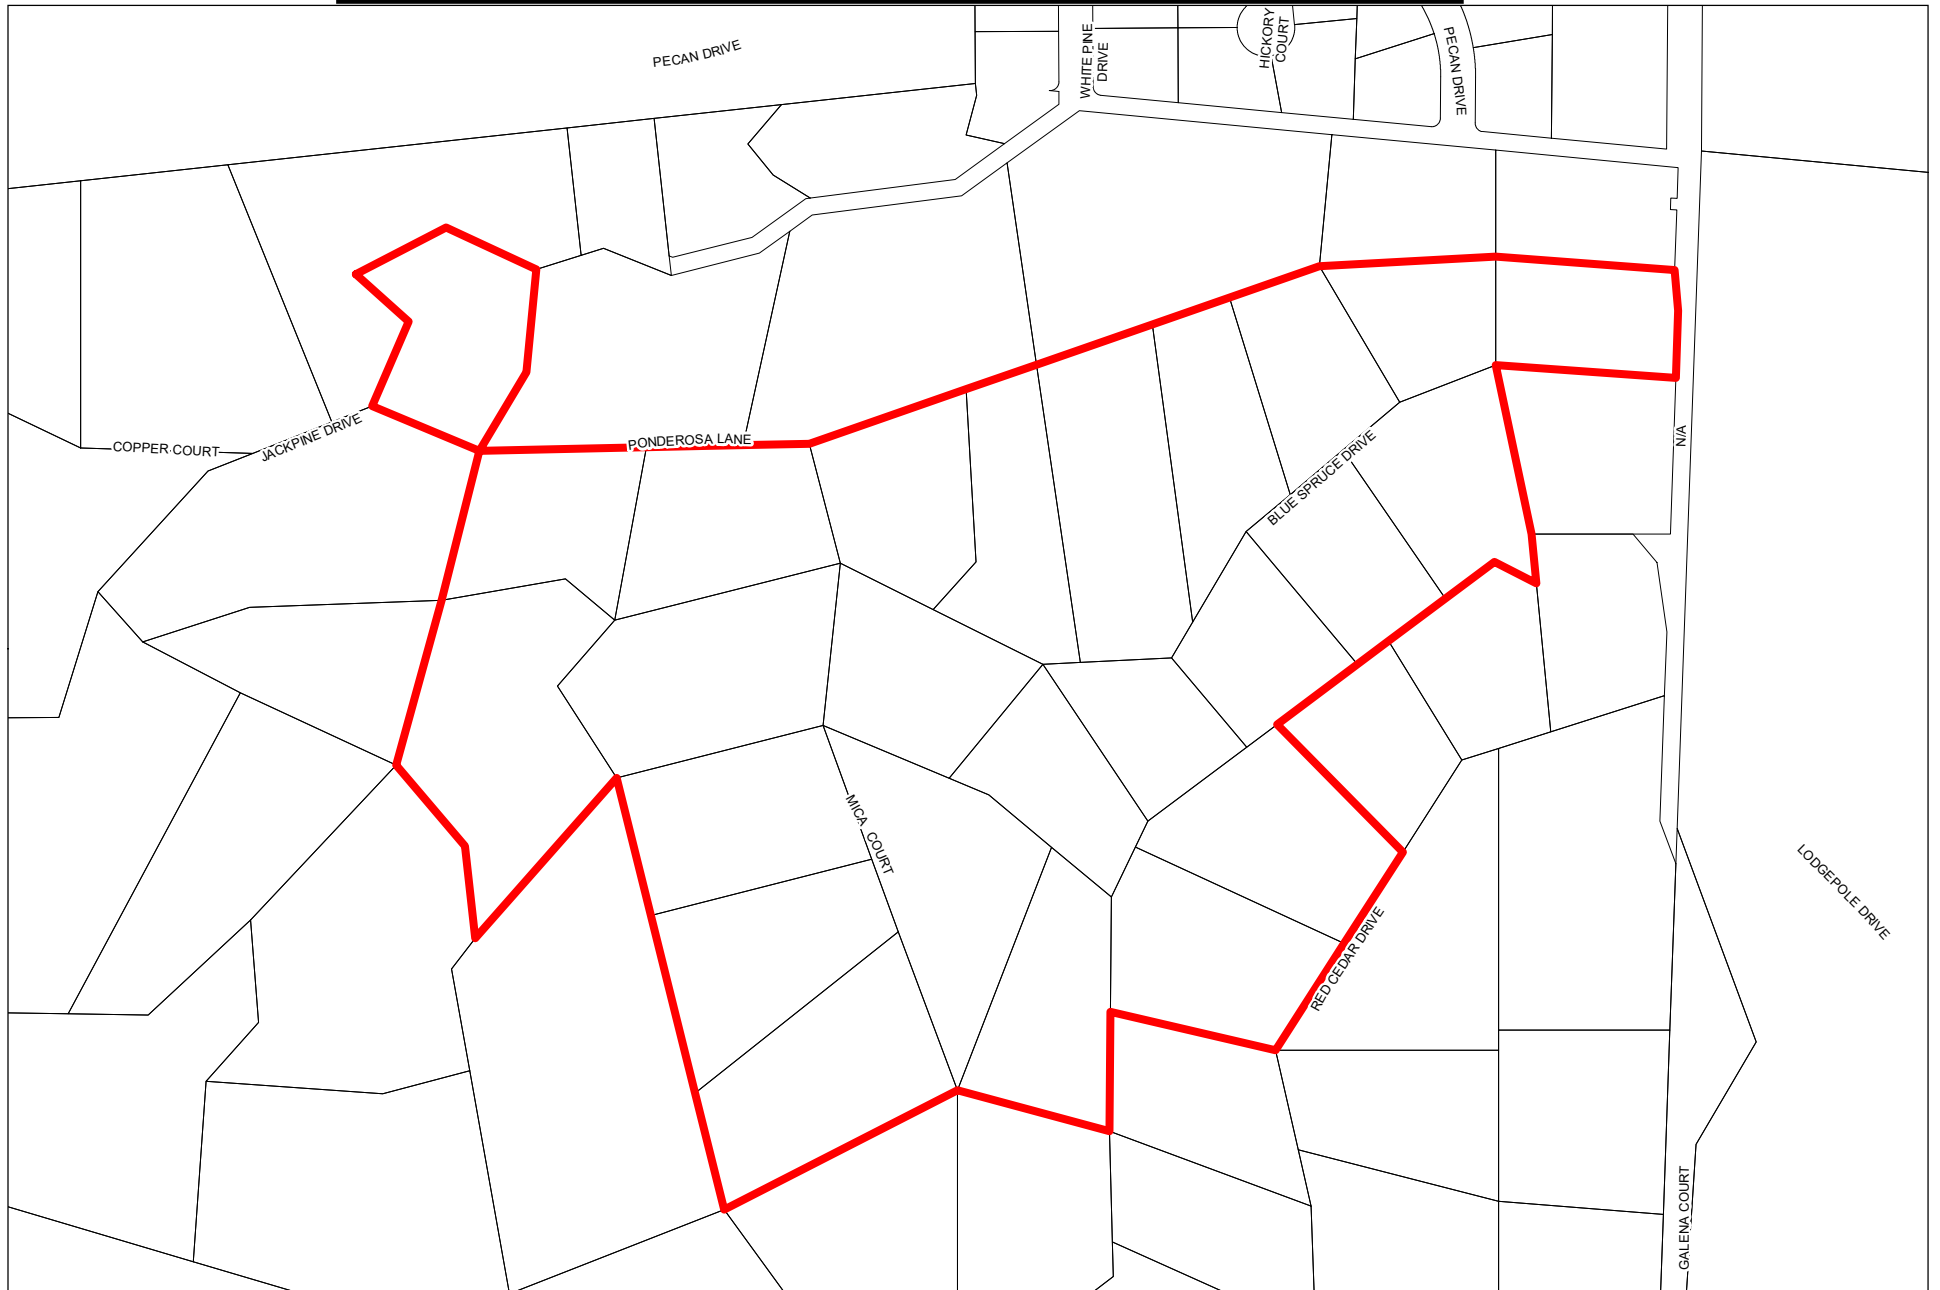

SOLDIER CANYON ESTATES - PID #52

Legend

-  PID Boundary
-  Parcel Boundary