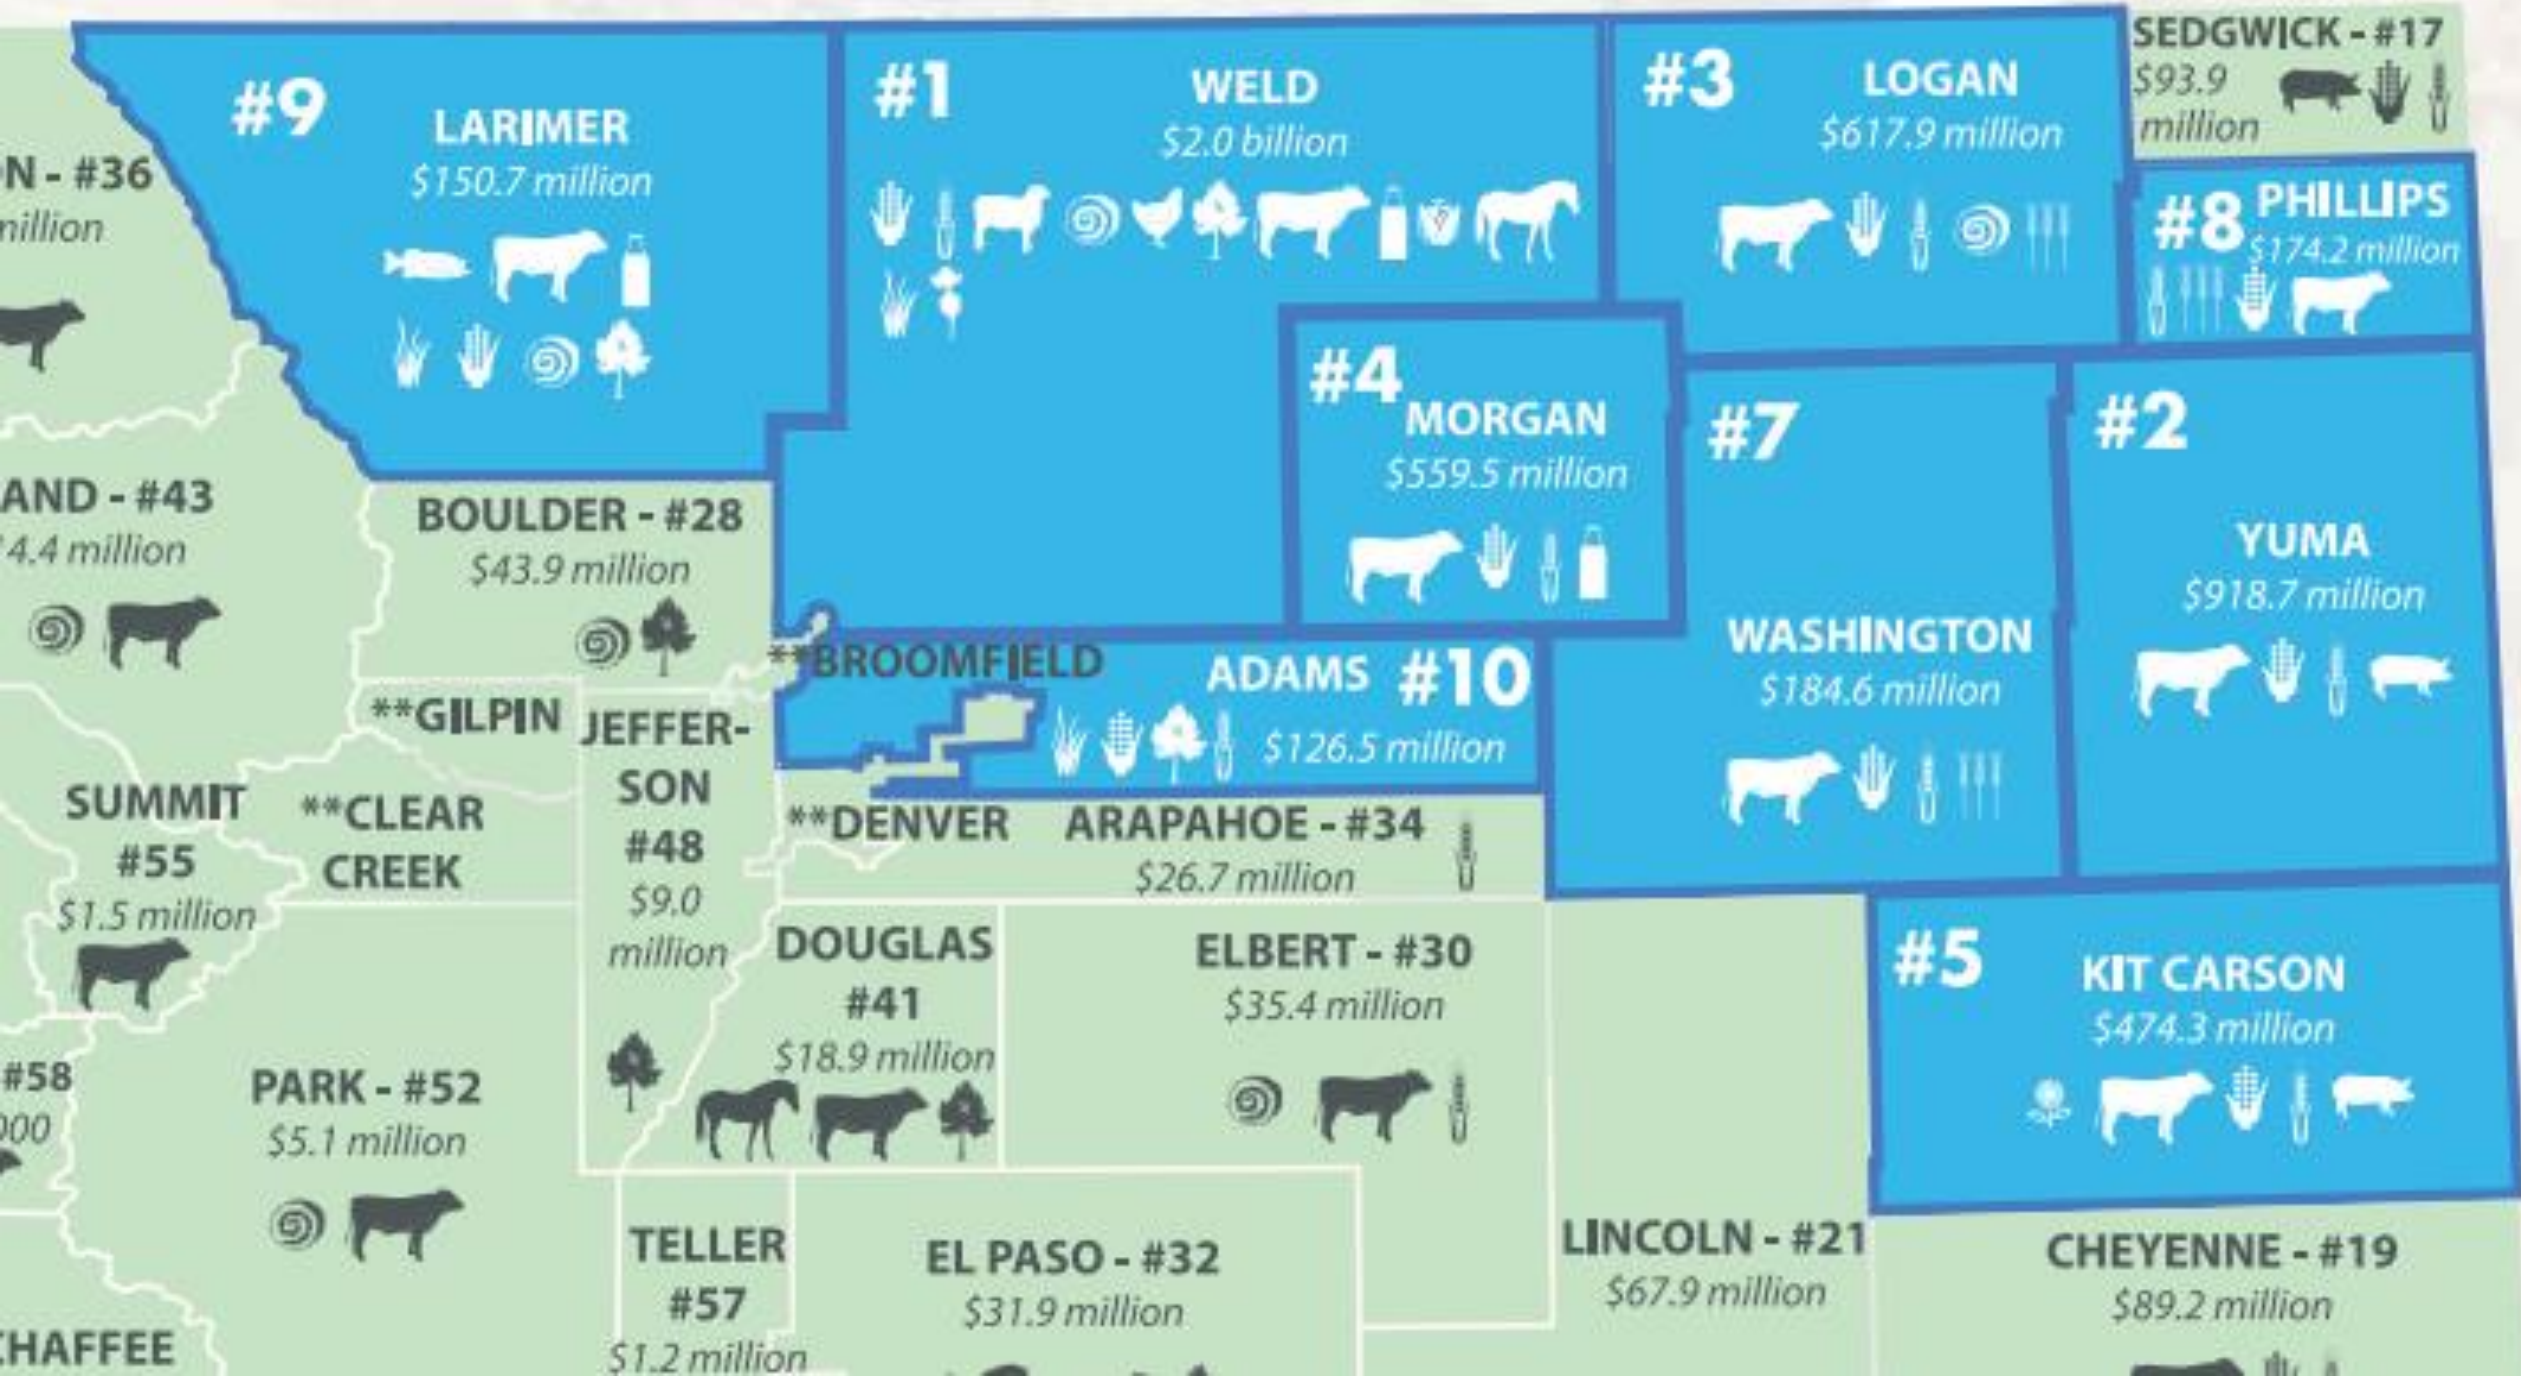

Colorado Agricultural Products – Top 20 Nationwide

- Millet
- Cattle
- Sheep
- Winter Wheat
- Wool
- Alfalfa
- Potatoes
- Onions
- Apples
- Peaches
- Grapes
- Melons

South Platte Water Irrigated Agriculture

- 1,381,000 irrigated acres (33% of total agricultural acres in the basin)
- \$8.5 billion in direct and secondary economic output
- 50,000 jobs
- \$2.1 billion in labor compensation
- 3rd in research in country