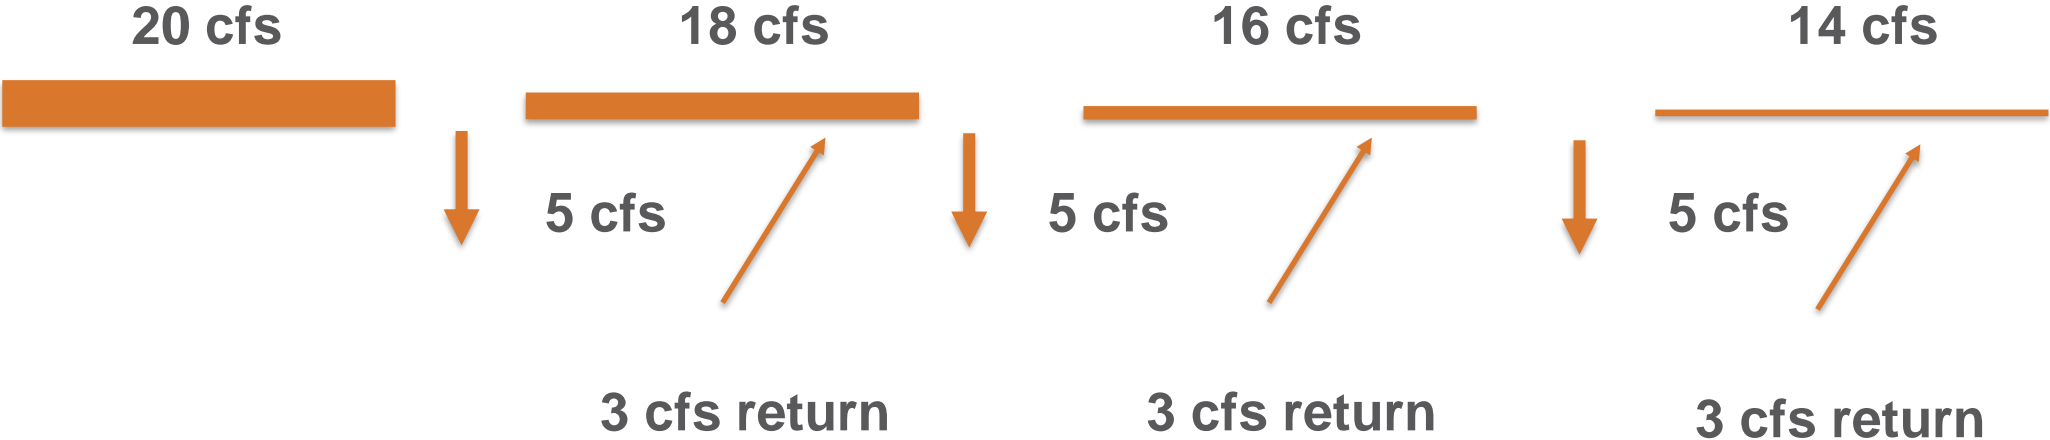

Source: Murry-Darling Basin

Furrow Irrigation

Center Pivot

Water Use in a Water Short Environment

Water Conservation

Irrigation Efficiency

Actual Consumptive Water Use

How does efficiency impact stream flows?

How the river works

Senior water rights – shut off junior rights to get his water

How the river works

How the river works

Low Efficiency

High Efficiency

Return Flows

- **Return flows are what built irrigation within the basin**
 - Stabilized flows during the summer when flows were low
 - Retiming of water to low flow times