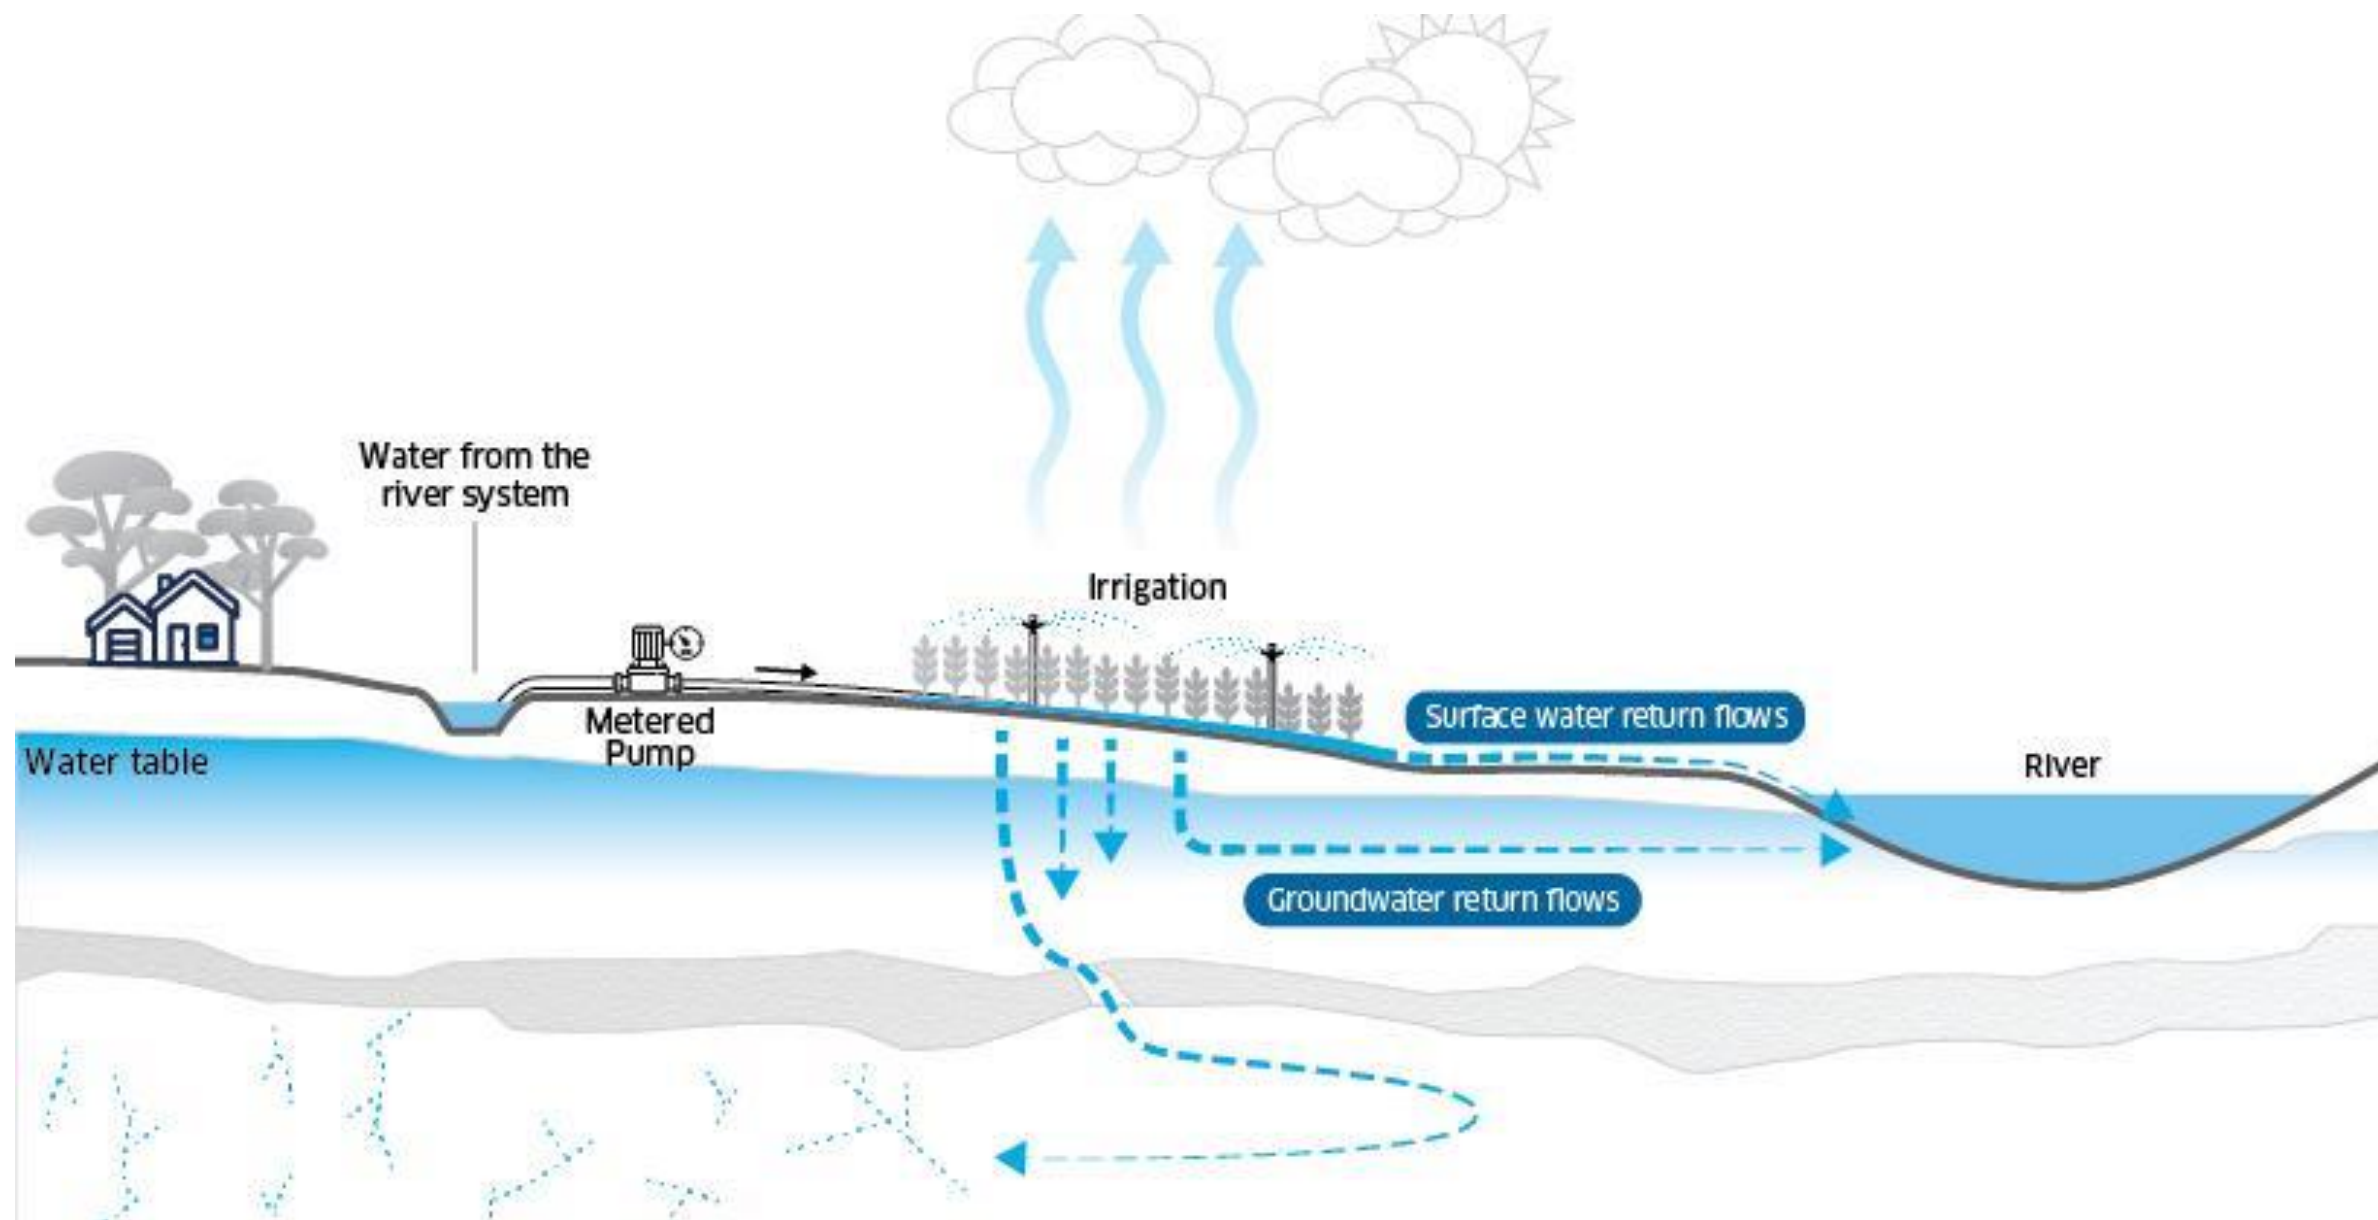

**ENGAGEMENT
AND EXTENSION**
COLORADO STATE UNIVERSITY

Agriculture in the South Platte Basin

- **Agriculture uses approximately 86% of the water in the South Platte Basin.**
 - 5 of the top 10 counties are within the South Platte Basin (\$3.5 billion)
 - 854,000 irrigated acres
 - 80% of Colorado's population
- **South Platte is net water short**
 - **Can increase efficiency help solve the problem?**

Source: Murry-Darling Basin

Furrow Irrigation

Center Pivot

Water Use in a Water Short Environment

Water Conservation

Irrigation Efficiency

Actual Consumptive Water Use

How does efficiency impact stream flows?

How the river works

Senior water rights – shut off junior rights to get his water

How the river works

How the river works

Low Efficiency

High Efficiency

Return Flows

- **Return flows are what built irrigation within the basin**
 - Stabilized flows during the summer when flows were low
 - Retiming of water to low flow times

- **Water Supply**
 - 1.4 million acre-ft of native water supplies
 - 0.4 million acre-ft of trans basin diversion

- **Annual diversions on South Platte**
 - **4 million acre-ft**

Efficiency – On Farm vs Basin