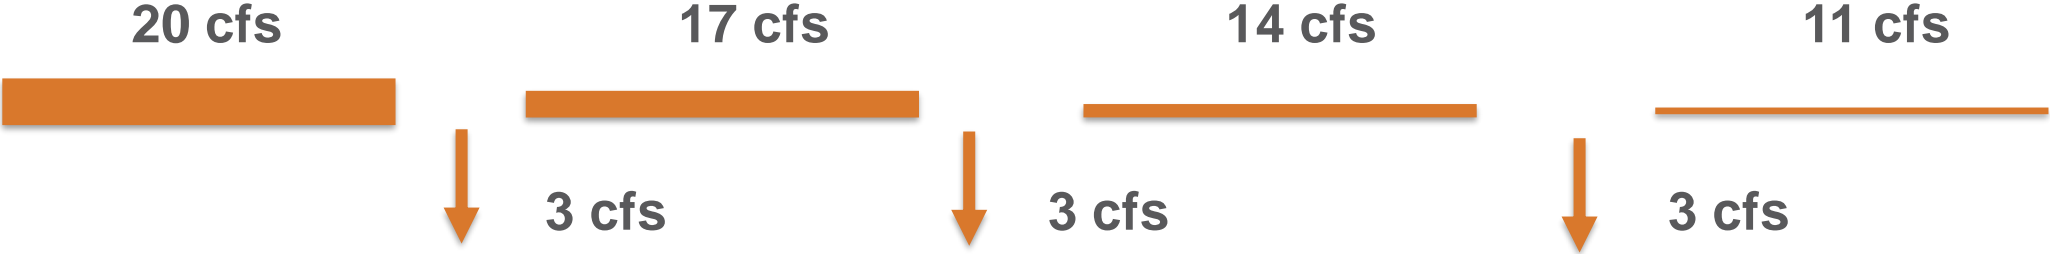

Source: Murry-Darling Basin

Furrow Irrigation

Center Pivot

Water Use in a Water Short Environment

Water Conservation

Irrigation Efficiency

Actual Consumptive Water Use

How does efficiency impact stream flows?

How the river works

Senior water rights – shut off junior rights to get his water

How the river works

How the river works

Low Efficiency

High Efficiency

Return Flows

- **Return flows are what built irrigation within the basin**
 - Stabilized flows during the summer when flows were low
 - Retiming of water to low flow times