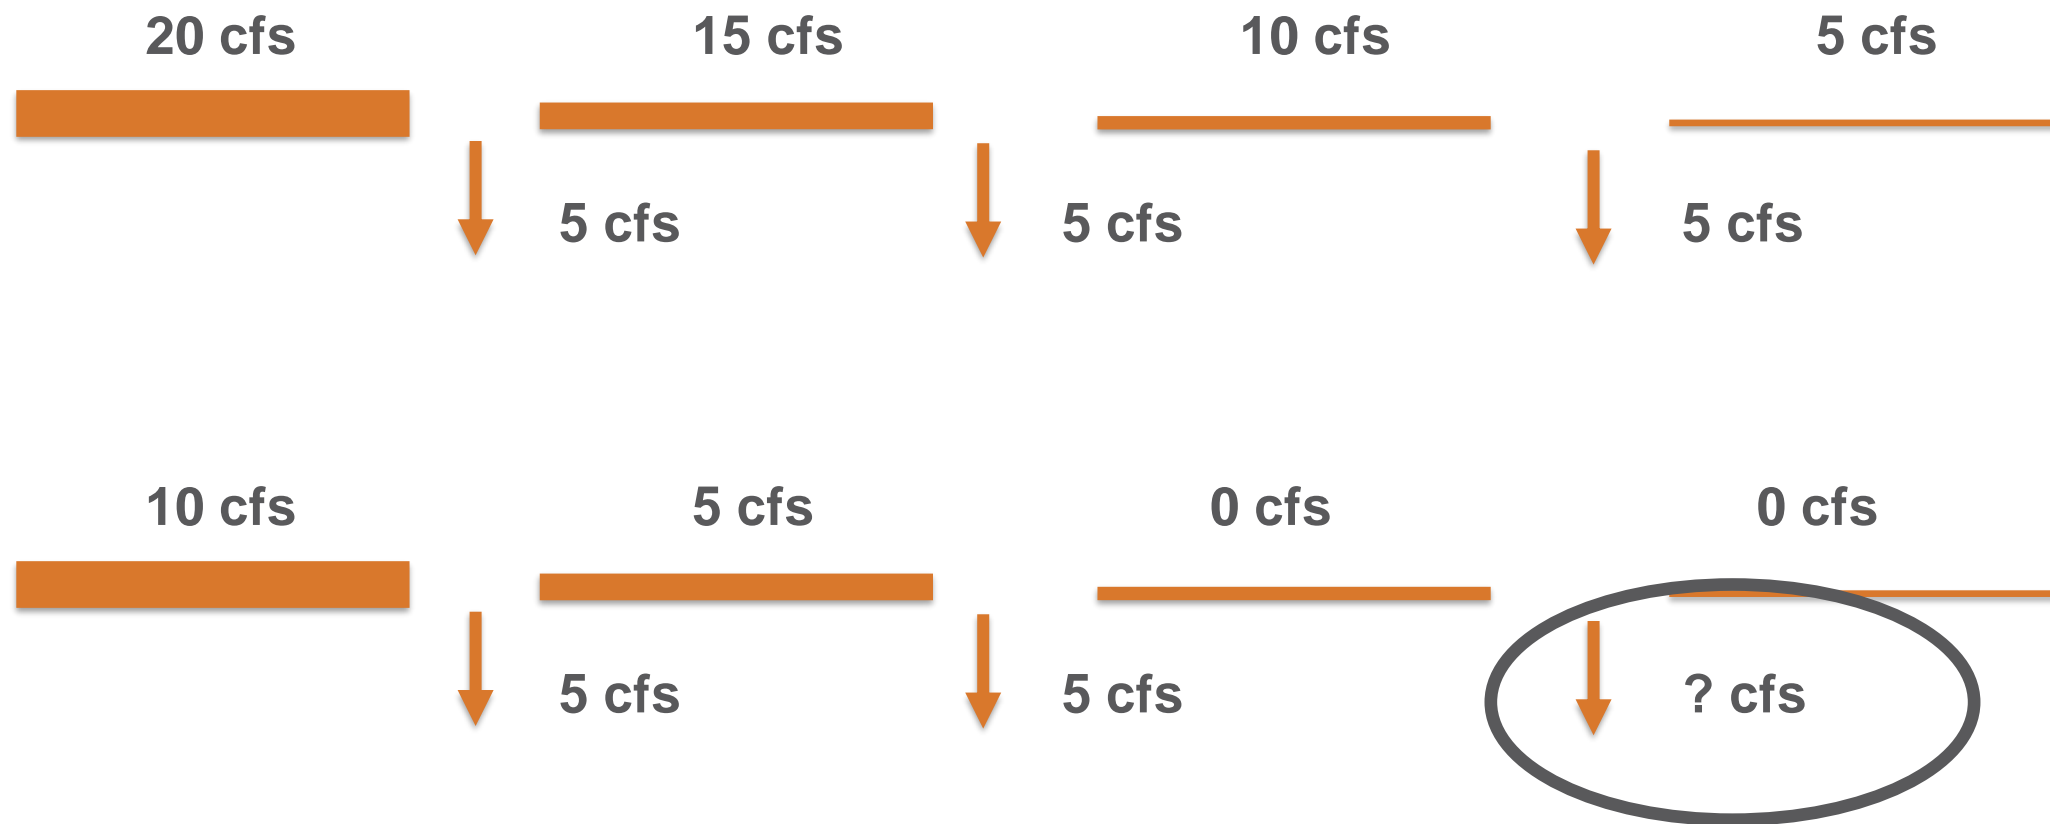

**ENGAGEMENT
AND EXTENSION**
COLORADO STATE UNIVERSITY

Agriculture in the South Platte Basin

- **Agriculture uses approximately 86% of the water in the South Platte Basin.**
 - 5 of the top 10 counties are within the South Platte Basin (\$3.5 billion)
 - 854,000 irrigated acres
 - 80% of Colorado's population
- **South Platte is net water short**
 - **Can increase efficiency help solve the problem?**

Source: Murry-Darling Basin

Furrow Irrigation

Center Pivot

Water Use in a Water Short Environment

Water Conservation

Irrigation Efficiency

Actual Consumptive Water Use

How does efficiency impact stream flows?

How the river works

Senior water rights – shut off junior rights to get his water

How the river works

How the river works

Low Efficiency

High Efficiency

Return Flows

- **Return flows are what built irrigation within the basin**
 - Stabilized flows during the summer when flows were low
 - Retiming of water to low flow times

- **Water Supply**
 - 1.4 million acre-ft of native water supplies
 - 0.4 million acre-ft of trans basin diversion

- **Annual diversions on South Platte**
 - **4 million acre-ft**

Efficiency – On Farm vs Basin