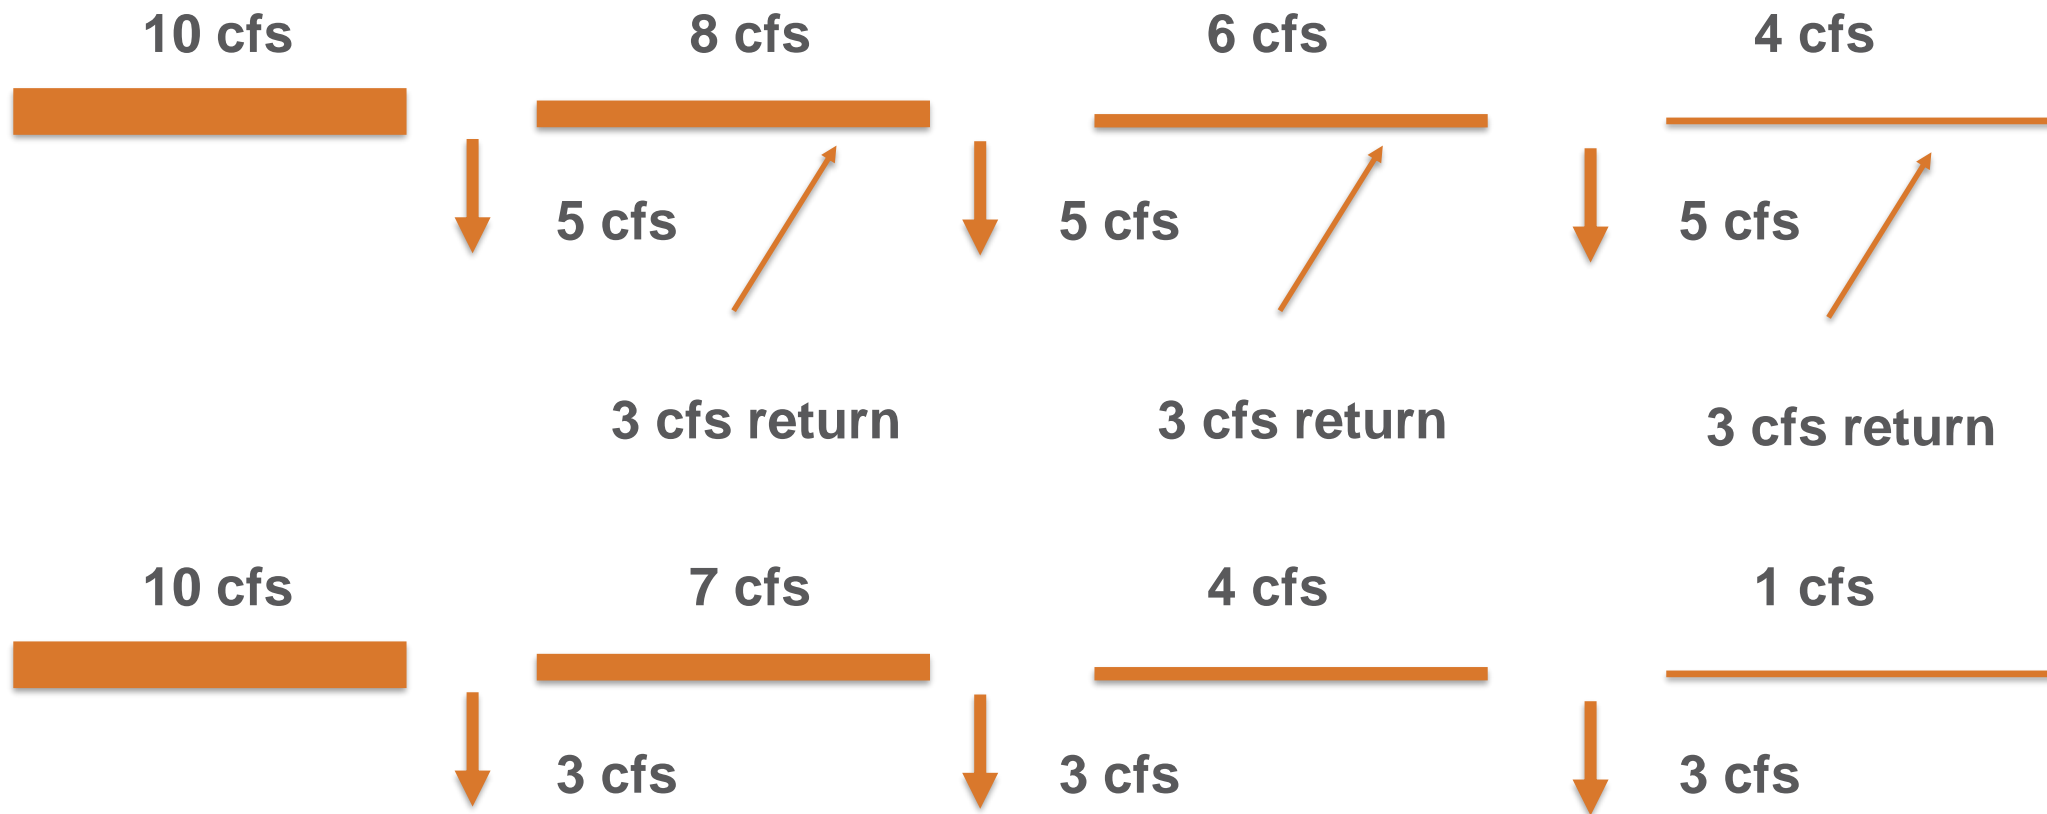

**ENGAGEMENT
AND EXTENSION**
COLORADO STATE UNIVERSITY

Agriculture in the South Platte Basin

- **Agriculture uses approximately 86% of the water in the South Platte Basin.**
 - 5 of the top 10 counties are within the South Platte Basin (\$3.5 billion)
 - 854,000 irrigated acres
 - 80% of Colorado's population
- **South Platte is net water short**
 - **Can increase efficiency help solve the problem?**

Source: Murry-Darling Basin

Furrow Irrigation

Center Pivot

Water Use in a Water Short Environment

Water Conservation

Irrigation Efficiency

Actual Consumptive Water Use

How does efficiency impact stream flows?

How the river works

Senior water rights – shut off junior rights to get his water

How the river works

How the river works

Low Efficiency

High Efficiency

Return Flows

- **Return flows are what built irrigation within the basin**
 - Stabilized flows during the summer when flows were low
 - Retiming of water to low flow times

- **Water Supply**
 - 1.4 million acre-ft of native water supplies
 - 0.4 million acre-ft of trans basin diversion

- **Annual diversions on South Platte**
 - **4 million acre-ft**

Efficiency – On Farm vs Basin